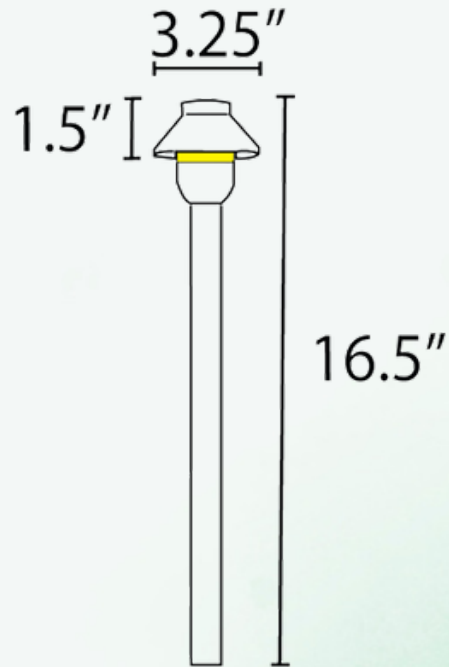

ABBA

LIGHTING USA

12V Landscape Light Specialist

- **POWER:**
G4 12V LED
(SOLD SEPARATELY)
- **BODY:**
HEAVY DUTY
CAST BRASS
- **CERTIFICATE:**
ETL LISTED
- **WATERPROOF RATING:**
IP65
- **INCLUDED:**
ABS GROUND SPIKE