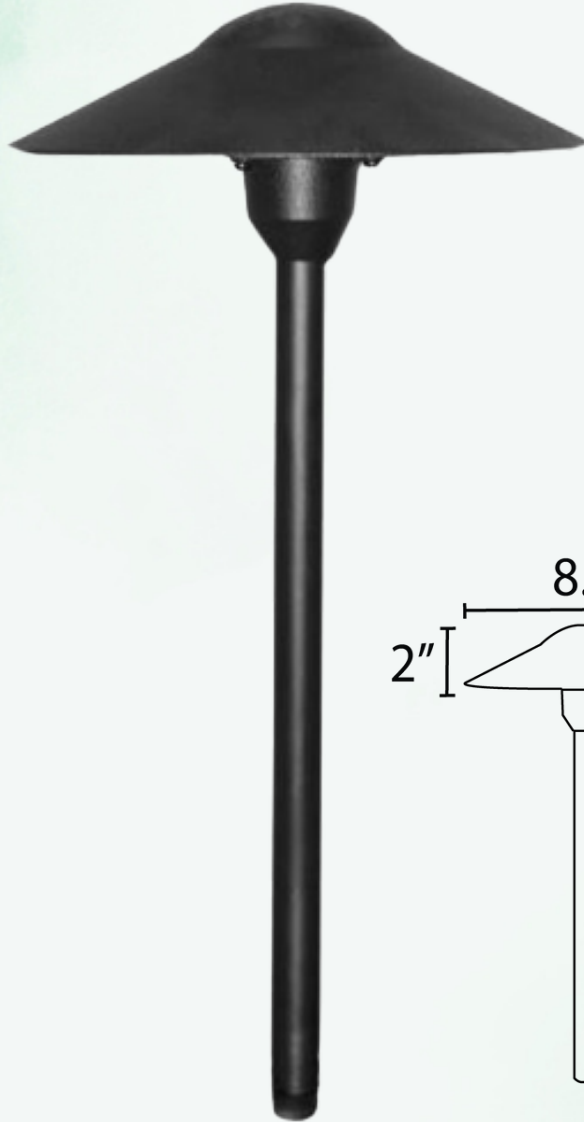

# ABBA

LIGHTING USA

*12V Landscape Light Specialist*

- **POWER:**  
G4 12V LED  
(SOLD SEPARATELY)
- **BODY:**  
HEAVY DUTY 302  
ALUMINUM

- **LIFE SPAN:**  
60,000 HOURS
- **FINISH:**  
BLACK OR BROWN