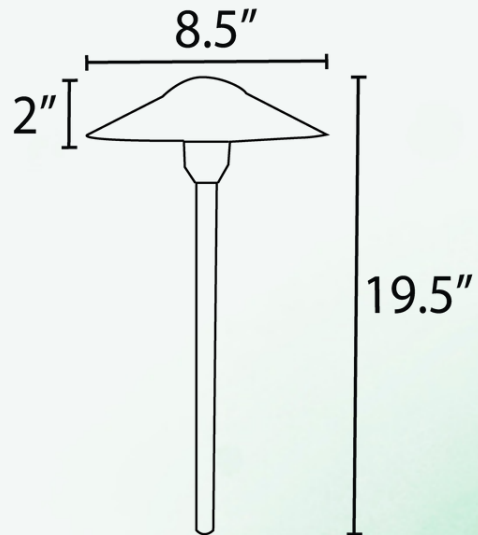

# ABBA

LIGHTING USA

*12V Landscape Light Specialist*

- **POWER:**  
G4 12V LED  
(SOLD SEPARATELY)
- **BODY:**  
HEAVY DUTY 302  
ALUMINUM

- **LIFE SPAN:**  
60,000 HOURS
- **FINISH:**  
BLACK OR BROWN