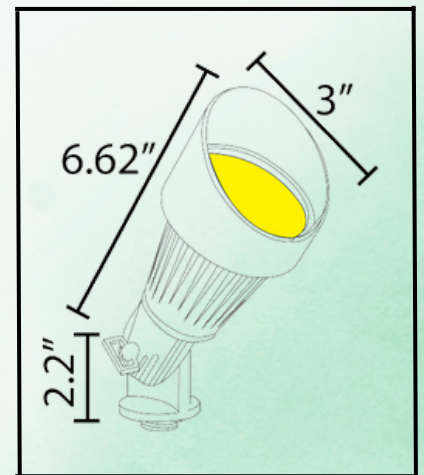

ABBA

LIGHTING USA

12V Landscape Light Specialist

- **POWER:**

12V MR16 LED BULB
"SOLD SEPARATELY"

- **BODY:**

HEAVY DUTY
CAST ALUMINUM

- **WATERPROOF RATING:**

IP65

- **FINISH:**

BLACK AND
BROWN

- **INCLUDED:**

ABS GROUND
SPIKE

DL02 SPEC SHEET