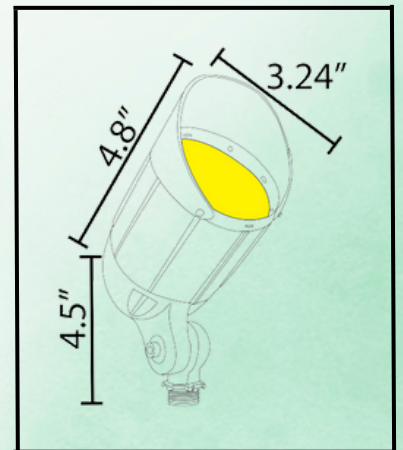

ABBA

LIGHTING USA

12V Landscape Light Specialist

- **POWER:**
12W AC 12V 3030 LED
- **BODY:**
HEAVY DUTY
CAST ALUMINUM
- **CRI:**
70
- **LUMENS:**
1330 LM
- **BEAM ANGLE:**
35°
- **TEMPERATURE:**

- **FINISH:**
BLACK
- **IP RATING:**
IP65