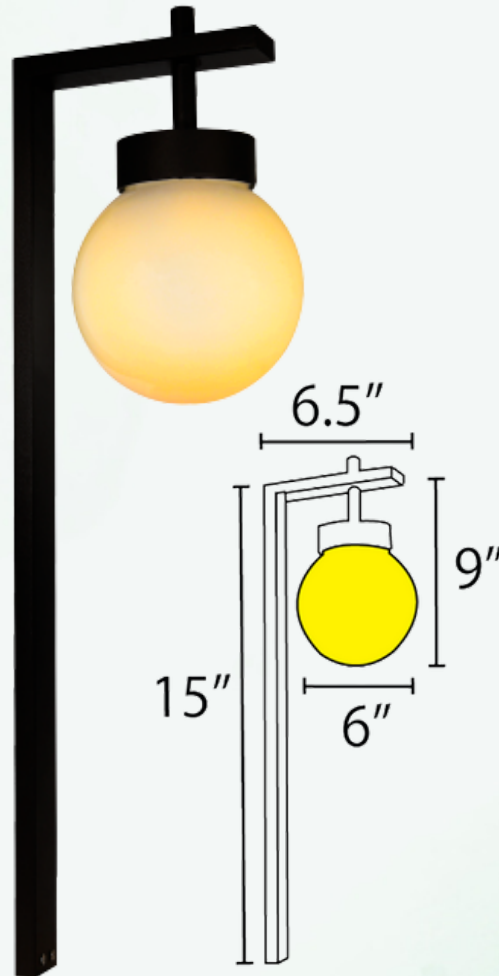

ABBA

LIGHTING USA

12V Landscape Light Specialist

- **POWER:**
INTEGRATED 3W LED
AC/DC 12V
- **BODY:**
HEAVY DUTY 304
STAINLESS STEEL
- **LUMENS:**
500 LM
- **TEMPERATURE:**
WARM WHITE 3000K
- **LIFE SPAN:**
60,000 HOURS
- **FINISH:**
BLACK
- **INCLUDED:**
GROUND SPIKE