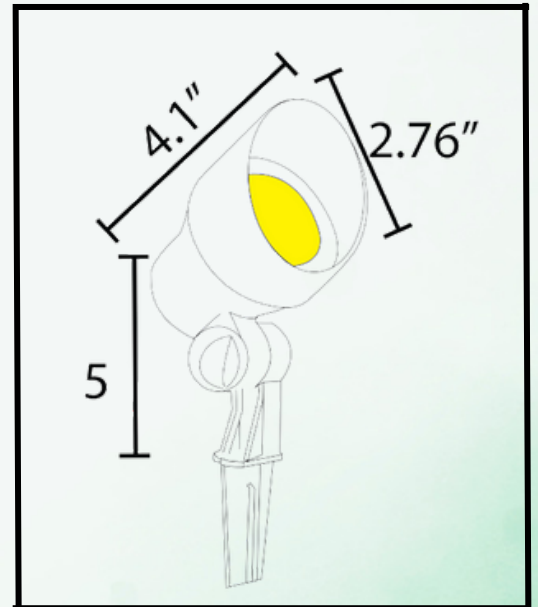

# ABBA

LIGHTING USA

12V Landscape Light Specialist

- **WATTAGE:**  
5W
- **INPUT VOLTAGE:**  
AC/DC 12V
- **BODY::**  
HEAVY DUTY CAST ALUMINUM
- **LUMENS:**  
280 LM
- **BEAM ANGLE:**  
48 °
- **TEMPERATURE**  
WARM WHITE 3000K
- **CERTIFICATE:**  
ETL LISTED

## CD45 SPEC SHEET