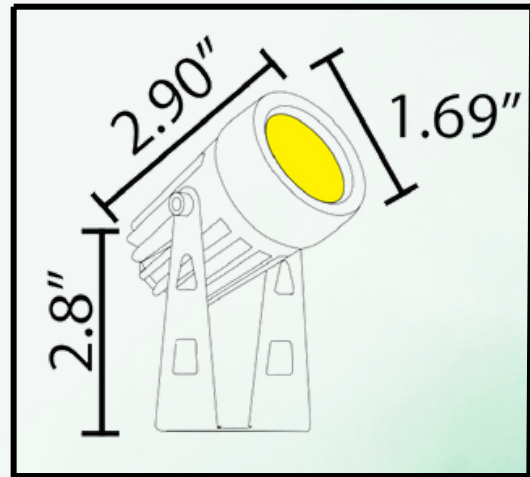

# ABBA

LIGHTING USA

12V Landscape Light Specialist

- **WATTAGE:**  
5W:
- **INPUT VOLTAGE:**  
AC/DC 12V
- **POWER FREQUENCY:**  
50/60 HZ
- **CRI:**  
RA>70
- **BEAM ANGLE:**  
45 °
- **SYSTEM EFFICACY:**  
751M/W (CCT=6000K/3000K)
- **NET WEIGHT (KG):**  
0.18