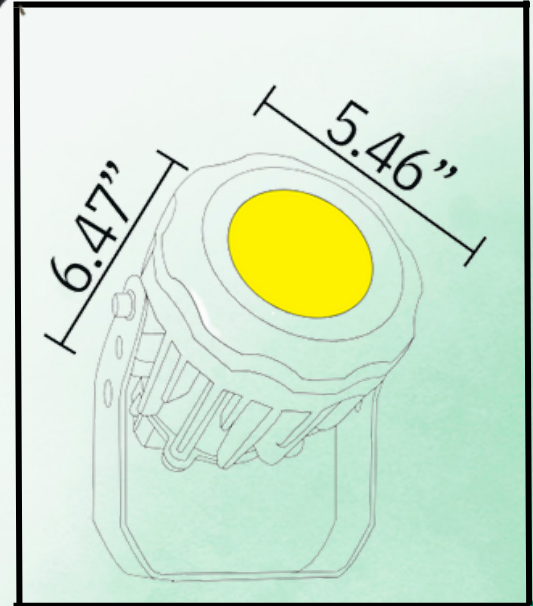

# ABBA

LIGHTING USA

*12V Landscape Light Specialist*

- **WATTAGE:**  
30W
- **INPUT VOLTAGE:**  
AC/DC 12V
- **POWER FREQUENCY:**  
50/60 HZ
- **CRI:**  
RA>70
- **BEAM ANGLE:**  
24°
- **SYSTEM EFFICACY:**  
751M/W  
(CCT=6000K/3000K)
- **NET WEIGHT (KG):**  
1.92

### SPEC SHEET