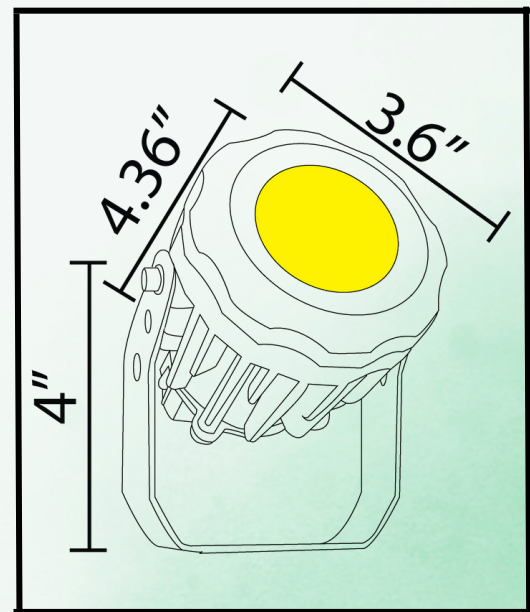

ABBA

LIGHTING USA

12V Landscape Light Specialist

- **WATTAGE:**
12W
- **INPUT VOLTAGE:**
AC/DC 12V
- **POWER FREQUENCY:**
50/60 HZ
- **CRI:**
RA>70
- **BEAM ANGLE:**
24°
- **SYSTEM EFFICACY:**
751M/W
(CCT=6000K/3000K)
- **NET WEIGHT (KG):**
0.58

CD 12 SPEC SHEET