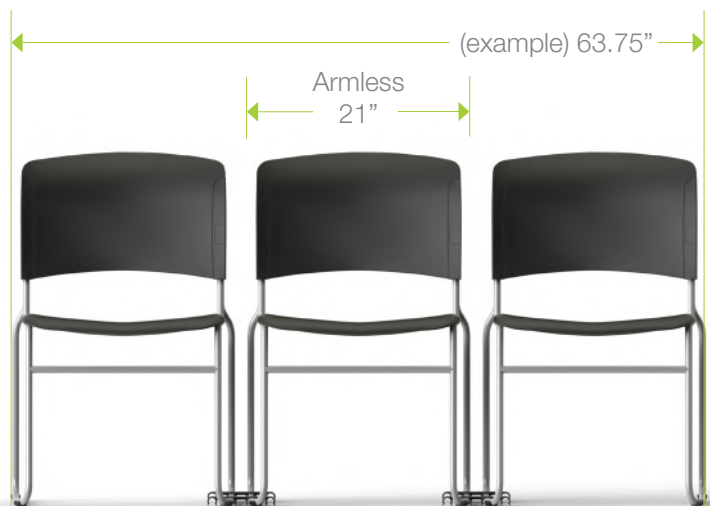

Mesh Back

Available on the SG5K model only

Upholstered Contoured PolyBack

Available on SG3B, SG3C, & SG3W models only

un-Upholstered Contoured PolyBack

Available on SG300 & SG3A models only

Ganging Dimensions

Use these dimensions to determine the estimated space needed for a specific layout.

Arm Ganging Space
1.5" arm rests space for ganged SG3x chairs

Ganging-SG
Detachable ganging clips for SG3x chairs

Arm Ganging Space
0.75" arm rests space for ganged ST400 and ST400F chairs