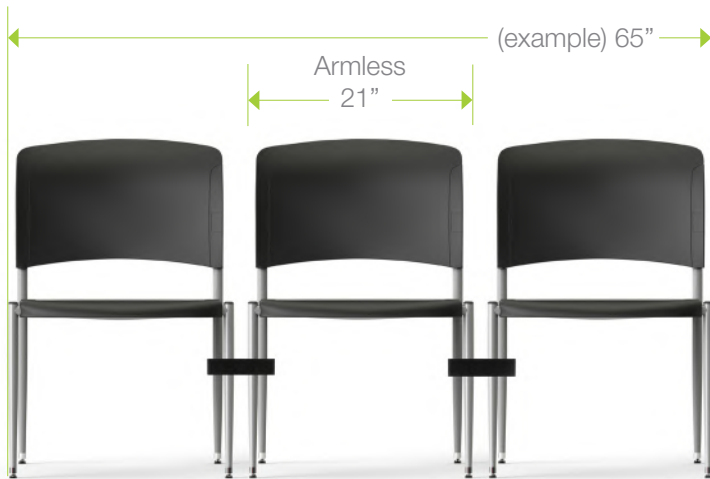

Mesh Back

Available on the SG5K model only

Upholstered Contoured PolyBack

Available on SG3B, SG3C, & SG3W models only

un-Upholstered Contoured PolyBack

Available on SG300 & SG3A models only

Ganging Dimensions

Use these dimensions to determine the estimated space needed for a specific layout.

Arm Ganging Space
1.5" arm rests space for ganged SG3x chairs

Ganging-SG
Detachable ganging clips for SG3x chairs

Arm Ganging Space
0.75" arm rests space for ganged ST400 and ST400F chairs