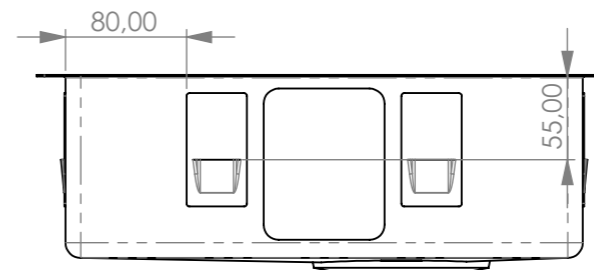

Difference between Dark Edition and Brushed Edition  
 QC-200-10: SUS Brushed 1mm Topplate Thickness - flat material  
 QC-200-10-B: Dark Edition 2mm Topplate Thickness - Stone Pattern Material

 <p>Queensize Camper UG        (Haftungsbeschränkt)        Alte Mühle 22d,        22395 Hamburg, Germany</p>	<b>Date</b>	11.01.2024	<b>Name</b>	C. Weiss	<b>Revision</b>	V1
	<b>Title</b>	QC Sink 340-220-120 (SUS brushed and Dark Edition)				
	<b>Project</b>	QC-200-10 (-B)				
	<b>Document No</b>	QC-200-10(-B)_Sink 340-220_Drawing_V1				