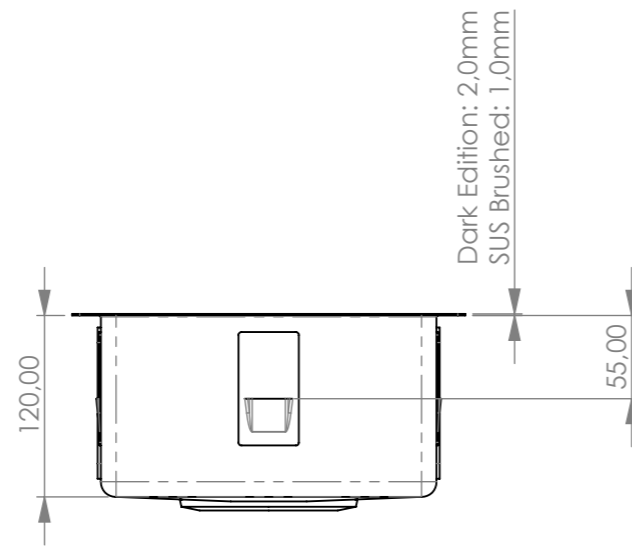

Difference between Dark Edition and Brushed Edition  
 QC-200-10: SUS Brushed 1mm Topplate Thickness - flat material  
 QC-200-10-B: Dark Edition 2mm Topplate Thickness - Stone Pattern Material

 <p>Queensize Camper UG        (Haftungsbeschränkt)        Alte Mühle 22d,        22395 Hamburg, Germany</p>	<b>Date</b>	11.01.2024	<b>Name</b>	C. Weiss	<b>Revision</b>	V1
	<b>Title</b>	QC Sink 340-220-120 (SUS brushed and Dark Edition)				
	<b>Project</b>	QC-200-10 (-B)				
	<b>Document No</b>	QC-200-10(-B)_Sink 340-220_Drawing_V1				