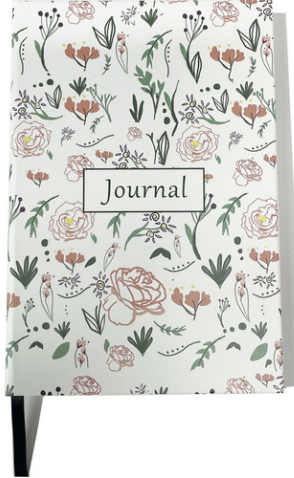

AEANTHRJ
Hardcover