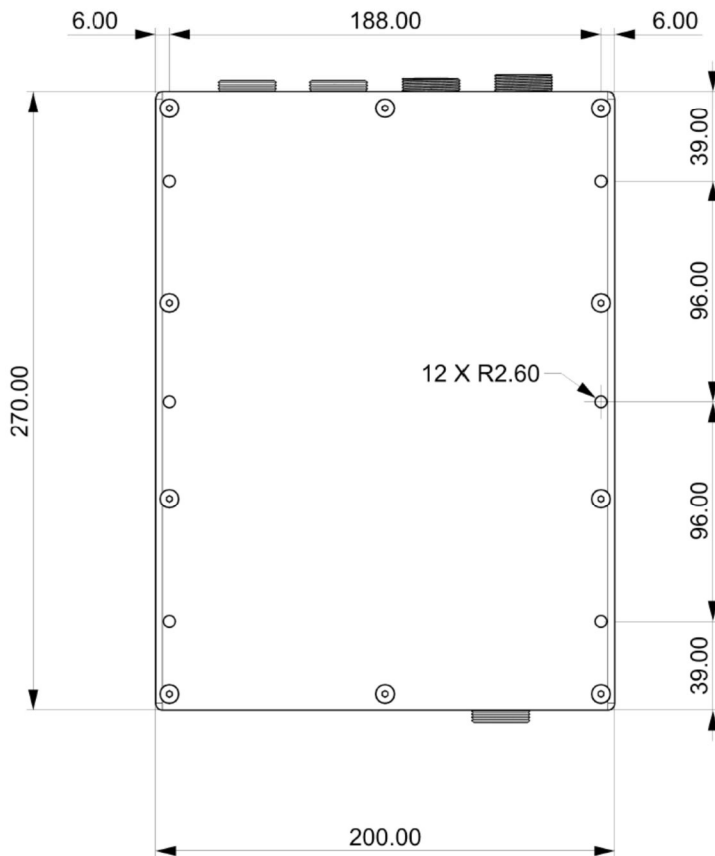

Camera Head

RENDERED TOP VIEW

RENDERED BOTTOM VIEW

TOP VIEW

BOTTOM VIEW

FRONT VIEW

BACK VIEW

LEFT VIEW

RIGHT VIEW

Control Box

FRONT VIEW

TOP VIEW

Mounting Bracket

RENDERED TOP VIEW

RENDERED BOTTOM VIEW

TOP VIEW

BOTTOM VIEW

FRONT VIEW

BACK VIEW

LEFT VIEW

RIGHT VIEW

Mounting Plate

RENDERED TOP VIEW

RENDERED BOTTOM VIEW

TOP VIEW
100.00

BOTTOM VIEW

FRONT VIEW

BACK VIEW

LEFT VIEW

RIGHT VIEW