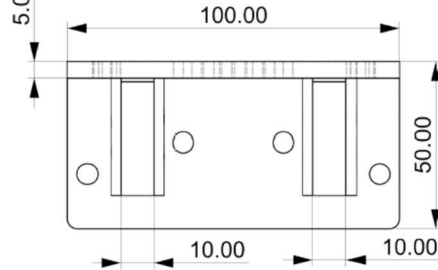

RIGHT VIEW

Control Box

FRONT VIEW

TOP VIEW

Mounting Bracket

RENDERED TOP VIEW

RENDERED BOTTOM VIEW

TOP VIEW

BOTTOM VIEW

FRONT VIEW

BACK VIEW

LEFT VIEW

RIGHT VIEW

Mounting Plate

RENDERED TOP VIEW

RENDERED BOTTOM VIEW

TOP VIEW
100.00

BOTTOM VIEW

FRONT VIEW

BACK VIEW

LEFT VIEW

RIGHT VIEW