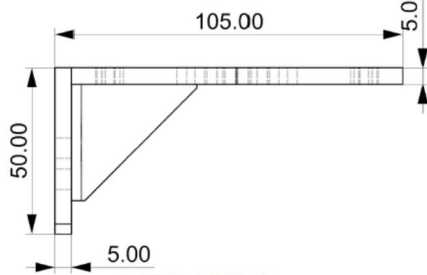

Camera Head

RENDERED TOP VIEW

RENDERED BOTTOM VIEW

TOP VIEW

BOTTOM VIEW

FRONT VIEW

BACK VIEW

LEFT VIEW

RIGHT VIEW

Control Box

FRONT VIEW

TOP VIEW

Mounting Bracket

RENDERED TOP VIEW

RENDERED BOTTOM VIEW

TOP VIEW

BOTTOM VIEW

FRONT VIEW

BACK VIEW

LEFT VIEW

RIGHT VIEW

Mounting Plate

RENDERED TOP VIEW

RENDERED BOTTOM VIEW

TOP VIEW
100.00

BOTTOM VIEW

FRONT VIEW

BACK VIEW

LEFT VIEW

RIGHT VIEW