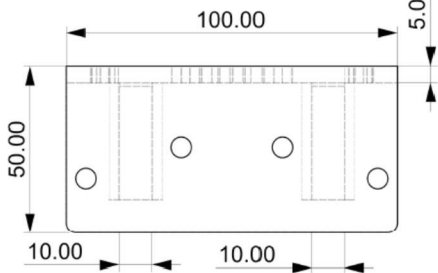

RIGHT VIEW

Control Box

FRONT VIEW

TOP VIEW

Mounting Bracket

RENDERED TOP VIEW

RENDERED BOTTOM VIEW

TOP VIEW

BOTTOM VIEW

FRONT VIEW

BACK VIEW

LEFT VIEW

RIGHT VIEW

Mounting Plate

RENDERED TOP VIEW

RENDERED BOTTOM VIEW

TOP VIEW
100.00

BOTTOM VIEW

FRONT VIEW

BACK VIEW

LEFT VIEW

RIGHT VIEW