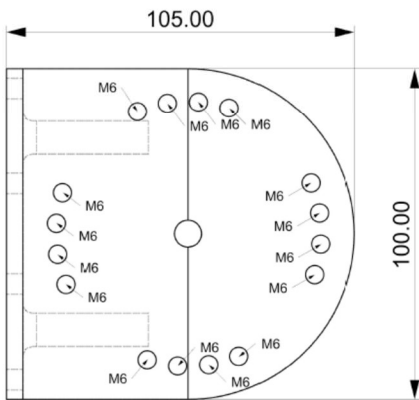

Camera Head

RENDERED TOP VIEW

RENDERED BOTTOM VIEW

TOP VIEW

BOTTOM VIEW

FRONT VIEW

BACK VIEW

LEFT VIEW

RIGHT VIEW

Control Box

FRONT VIEW

TOP VIEW

Mounting Bracket

RENDERED TOP VIEW

RENDERED BOTTOM VIEW

TOP VIEW

BOTTOM VIEW

FRONT VIEW

BACK VIEW

LEFT VIEW

RIGHT VIEW

Mounting Plate

RENDERED TOP VIEW

RENDERED BOTTOM VIEW

TOP VIEW
100.00

BOTTOM VIEW

FRONT VIEW

BACK VIEW

LEFT VIEW

RIGHT VIEW