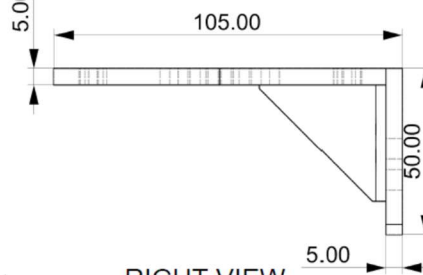

RIGHT VIEW

Control Box

FRONT VIEW

TOP VIEW

Mounting Bracket

RENDERED TOP VIEW

RENDERED BOTTOM VIEW

TOP VIEW

BOTTOM VIEW

FRONT VIEW

BACK VIEW

LEFT VIEW

RIGHT VIEW

Mounting Plate

RENDERED TOP VIEW

RENDERED BOTTOM VIEW

TOP VIEW
100.00

BOTTOM VIEW

FRONT VIEW

BACK VIEW

LEFT VIEW

RIGHT VIEW