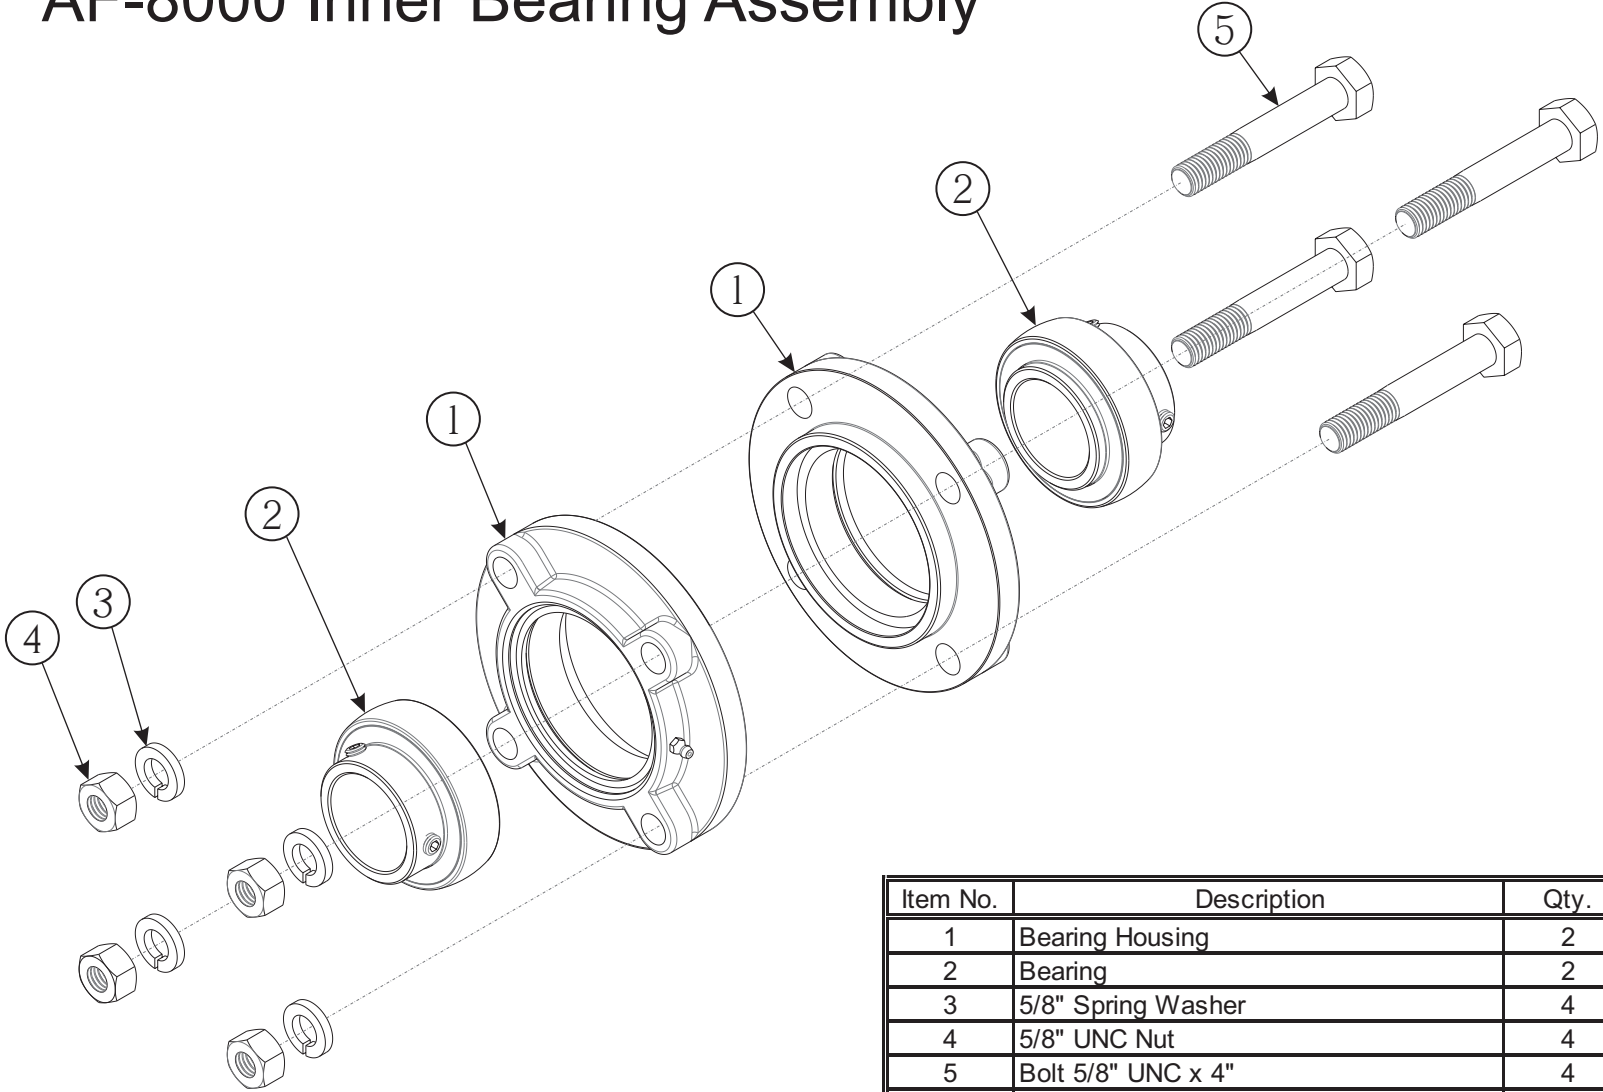

FLEXI-ROLLER

AF-8000

PN. 093-8000

AGROWPLOW®

AF-8000 Frame Assembly

| Item No. | Description | Qty. | Part No. |
|----------|--------------------|------|----------|
| 1 | Frame | 1 | 093-3008 |
| 2 | Stand | 2 | 093-3057 |
| 3 | Top Linkage Pin | 1 | 140-006 |
| 4 | Bottom Linkage Pin | 2 | 140-005 |
| 5 | Lynch Pin | 3 | 140-041 |
| 6 | Top Stand Pin | 2 | 093-4135 |
| 7 | Bottom Stand Pin | 2 | 093-4136 |
| 8 | Circlip | 4 | 115-720 |
| 9 | R' Pin | 4 | 140-4012 |

AGROWPLOW

AF-8000 Ring Stopper Assembly

| Item No. | Description | Qty. | Part No. |
|----------|------------------------|------|----------|
| 1 | Stopper Plate | 1 | 093-3014 |
| 2 | Bolt 3/4" UNC x 2 1/2" | 3 | 133-350 |
| 3 | Nut 3/4" UNC | 3 | 134-120 |
| | | | |
| | | | |
| | | | |

AGROWPLOW

AF-8000 Inner Bearing Assembly

| Item No. | Description | Qty. | Part No. |
|----------|--------------------|------|----------|
| 1 | Bearing Housing | 2 | 138-052 |
| 2 | Bearing | 2 | 115-704 |
| 3 | 5/8" Spring Washer | 4 | 135-070 |
| 4 | 5/8" UNC Nut | 4 | 134-090 |
| 5 | Bolt 5/8" UNC x 4" | 4 | 133-300 |
| | | | |
| | | | |

AF-8000 Outer Bearing Assembly

| Item No. | Description | Qty. | Part No. |
|----------|------------------------|------|----------|
| 1 | Bearing Housing | 2 | 138-052 |
| 2 | Bearing | 2 | 115-704 |
| 3 | 5/8" Spring Washer | 4 | 135-070 |
| 4 | 5/8" UNC Nut | 4 | 134-090 |
| 5 | Bolt 5/8" UNC x 2 1/2" | 4 | 133-260 |
| | | | |
| | | | |