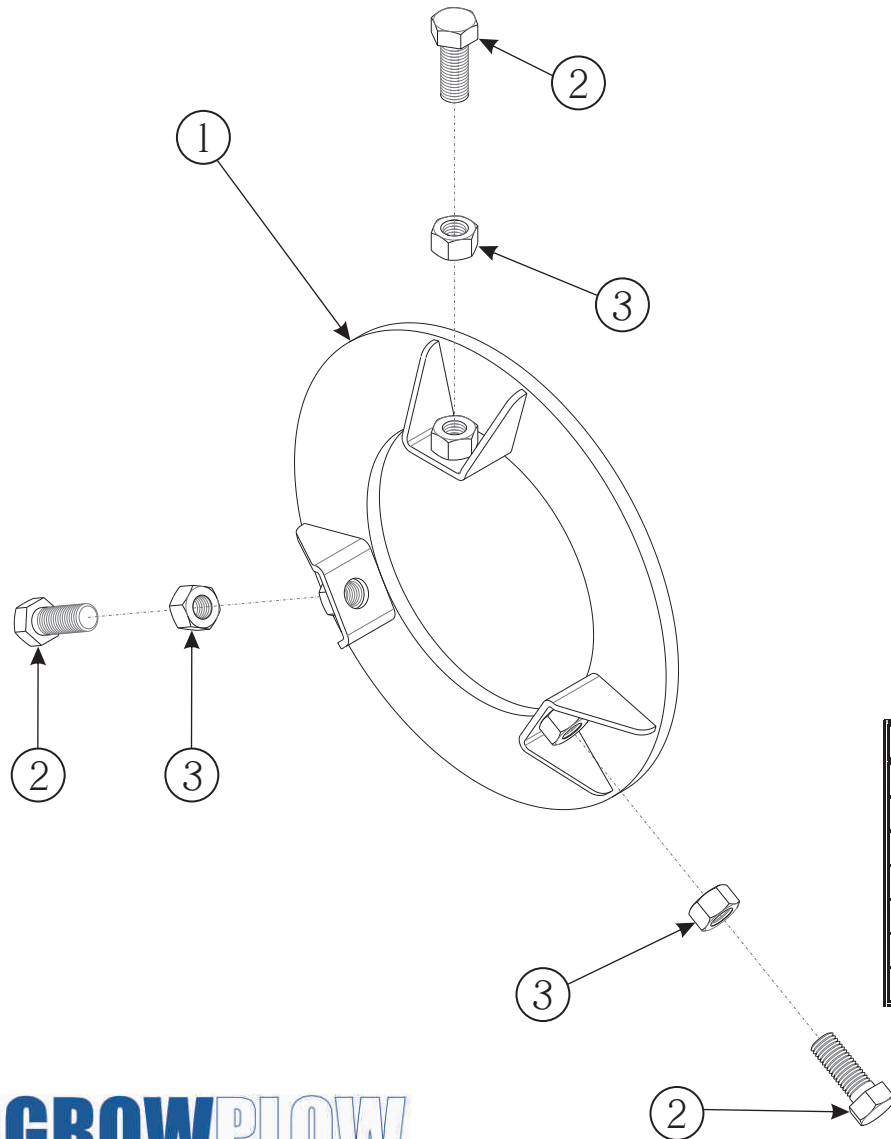

FLEXI-ROLLER

AF-8000

PN. 093-8000

AGROWPLOW®

AF-8000 Frame Assembly

| Item No. | Description | Qty. | Part No. |
|----------|--------------------|------|----------|
| 1 | Frame | 1 | 093-3008 |
| 2 | Stand | 2 | 093-3057 |
| 3 | Top Linkage Pin | 1 | 140-006 |
| 4 | Bottom Linkage Pin | 2 | 140-005 |
| 5 | Lynch Pin | 3 | 140-041 |
| 6 | Top Stand Pin | 2 | 093-4135 |
| 7 | Bottom Stand Pin | 2 | 093-4136 |
| 8 | Circlip | 4 | 115-720 |
| 9 | R' Pin | 4 | 140-4012 |

AF-8000 Rotor Assembly

| Item No. | Description | Qty. | Part No. |
|----------|------------------------|------|------------|
| 1 | Rotor | 2 | 093-3008 |
| 2 | Ring | 132* | 093-3001 |
| 3 | Ring Stopper | 2 | see page 3 |
| 4 | Spacer | 4 | 093-4020 |
| 5 | Outer Bearing Assembly | 2 | see page 4 |
| 6 | Inner Bearing Assembly | 1 | see page 5 |
| | | | |

AGROWPLOW

AF-8000 Ring Stopper Assembly

| Item No. | Description | Qty. | Part No. |
|----------|------------------------|------|----------|
| 1 | Stopper Plate | 1 | 093-3014 |
| 2 | Bolt 3/4" UNC x 2 1/2" | 3 | 133-350 |
| 3 | Nut 3/4" UNC | 3 | 134-120 |
| | | | |
| | | | |
| | | | |

AGROWPLOW

AF-8000 Inner Bearing Assembly

| Item No. | Description | Qty. | Part No. |
|----------|--------------------|------|----------|
| 1 | Bearing Housing | 2 | 138-052 |
| 2 | Bearing | 2 | 115-704 |
| 3 | 5/8" Spring Washer | 4 | 135-070 |
| 4 | 5/8" UNC Nut | 4 | 134-090 |
| 5 | Bolt 5/8" UNC x 4" | 4 | 133-300 |
| | | | |
| | | | |