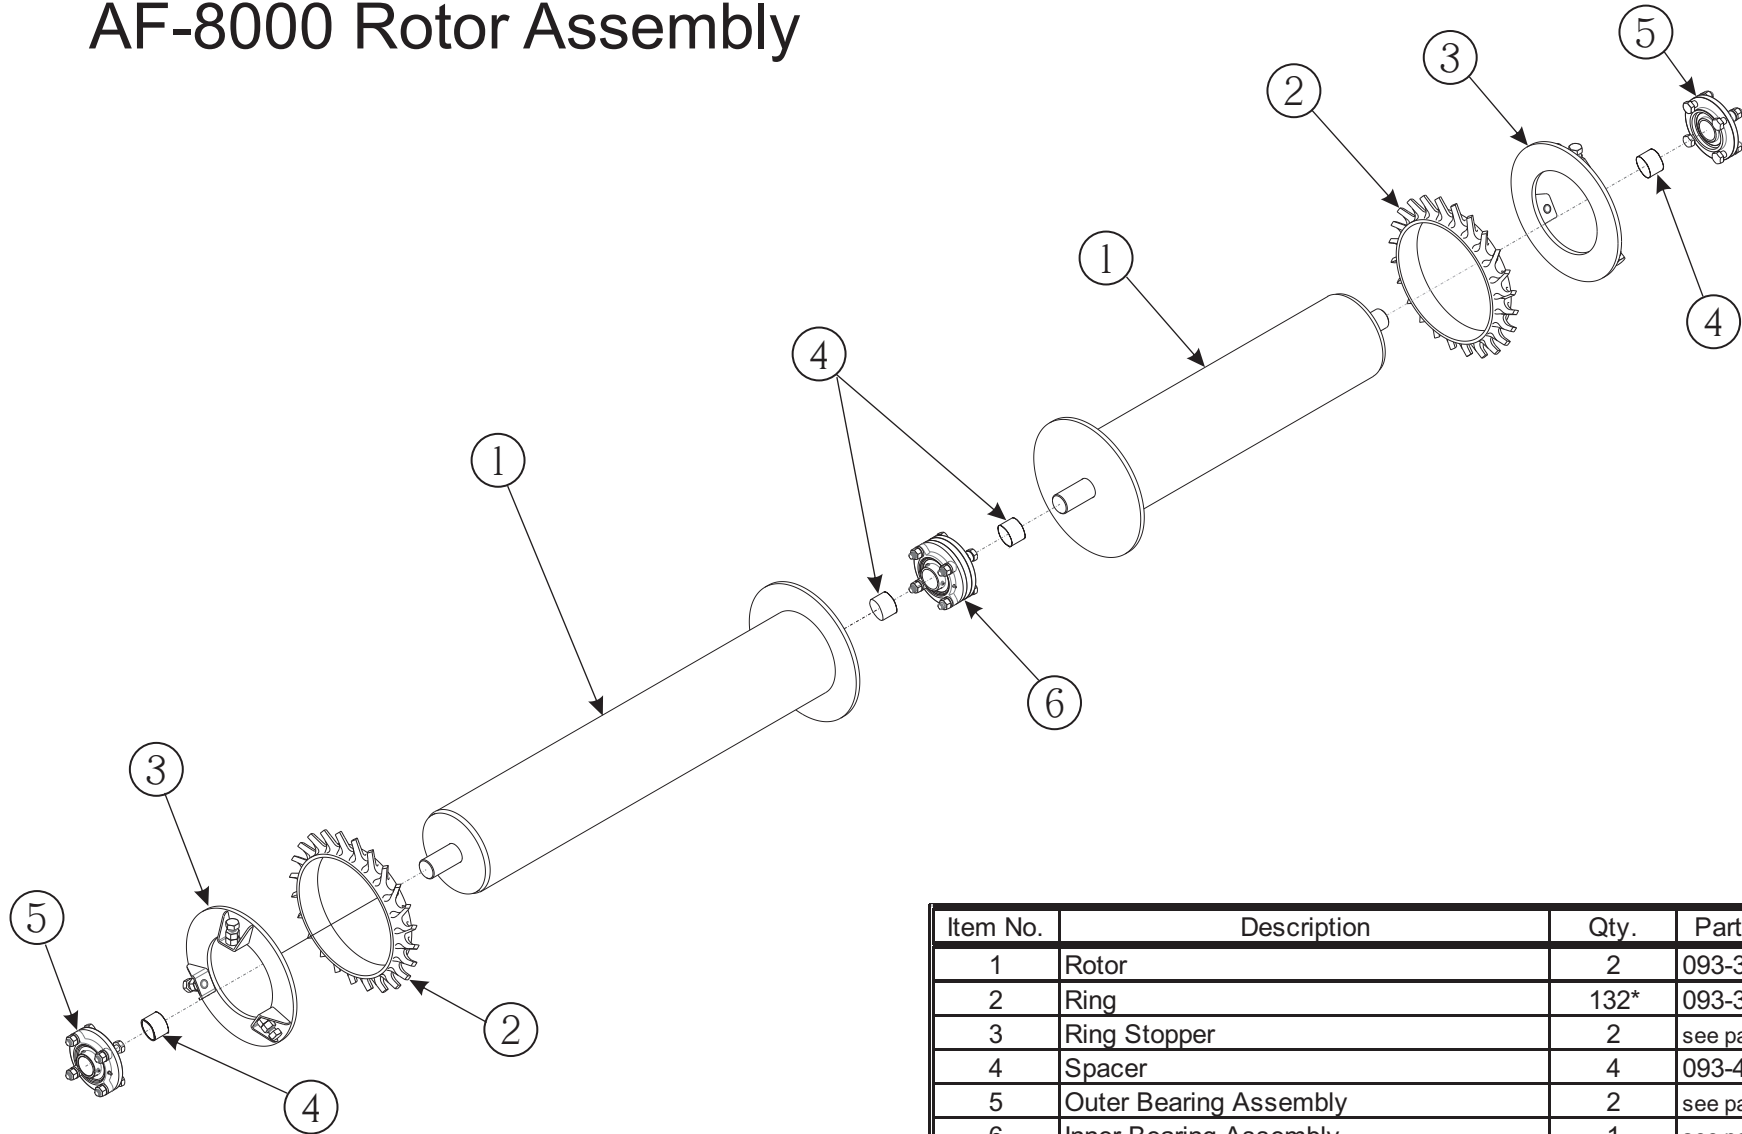

FLEXI-ROLLER

AF-8000

PN. 093-8000

AGROWPLOW®

AF-8000 Frame Assembly

| Item No. | Description | Qty. | Part No. |
|----------|--------------------|------|----------|
| 1 | Frame | 1 | 093-3008 |
| 2 | Stand | 2 | 093-3057 |
| 3 | Top Linkage Pin | 1 | 140-006 |
| 4 | Bottom Linkage Pin | 2 | 140-005 |
| 5 | Lynch Pin | 3 | 140-041 |
| 6 | Top Stand Pin | 2 | 093-4135 |
| 7 | Bottom Stand Pin | 2 | 093-4136 |
| 8 | Circlip | 4 | 115-720 |
| 9 | R' Pin | 4 | 140-4012 |

AF-8000 Rotor Assembly

| Item No. | Description | Qty. | Part No. |
|----------|------------------------|------|------------|
| 1 | Rotor | 2 | 093-3008 |
| 2 | Ring | 132* | 093-3001 |
| 3 | Ring Stopper | 2 | see page 3 |
| 4 | Spacer | 4 | 093-4020 |
| 5 | Outer Bearing Assembly | 2 | see page 4 |
| 6 | Inner Bearing Assembly | 1 | see page 5 |
| | | | |

AGROWPLOW

AF-8000 Ring Stopper Assembly

| Item No. | Description | Qty. | Part No. |
|----------|------------------------|------|----------|
| 1 | Stopper Plate | 1 | 093-3014 |
| 2 | Bolt 3/4" UNC x 2 1/2" | 3 | 133-350 |
| 3 | Nut 3/4" UNC | 3 | 134-120 |
| | | | |
| | | | |
| | | | |

AGROWPLOW

AF-8000 Inner Bearing Assembly

| Item No. | Description | Qty. | Part No. |
|----------|--------------------|------|----------|
| 1 | Bearing Housing | 2 | 138-052 |
| 2 | Bearing | 2 | 115-704 |
| 3 | 5/8" Spring Washer | 4 | 135-070 |
| 4 | 5/8" UNC Nut | 4 | 134-090 |
| 5 | Bolt 5/8" UNC x 4" | 4 | 133-300 |
| | | | |
| | | | |