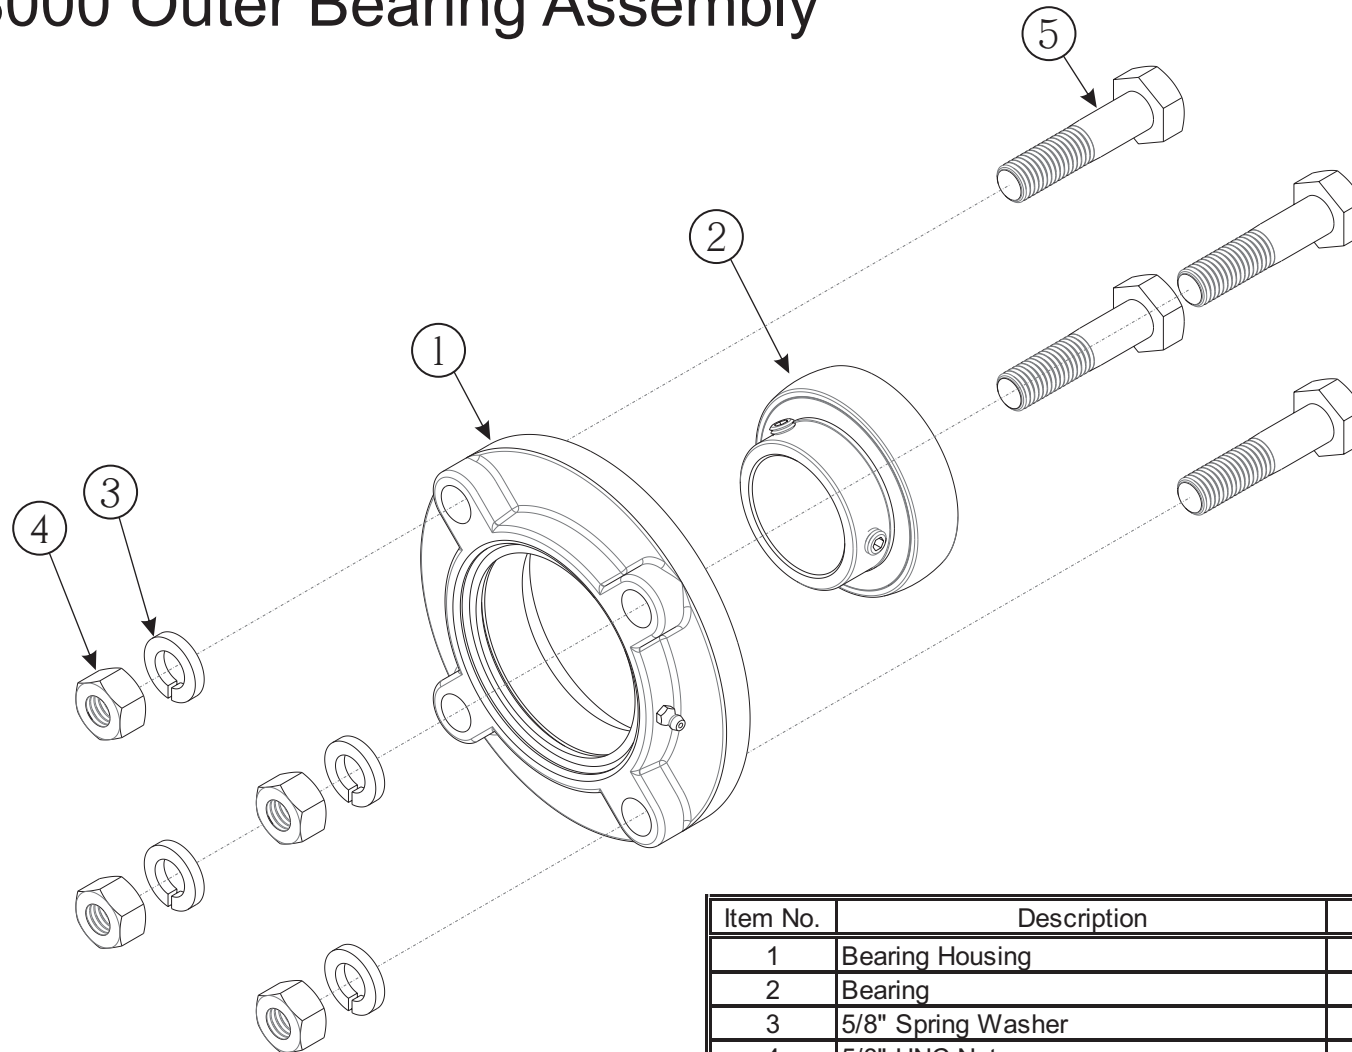

FLEXI-ROLLER

AF-8000

PN. 093-8000

AGROWPLOW®

AF-8000 Frame Assembly

| Item No. | Description | Qty. | Part No. |
|----------|--------------------|------|----------|
| 1 | Frame | 1 | 093-3008 |
| 2 | Stand | 2 | 093-3057 |
| 3 | Top Linkage Pin | 1 | 140-006 |
| 4 | Bottom Linkage Pin | 2 | 140-005 |
| 5 | Lynch Pin | 3 | 140-041 |
| 6 | Top Stand Pin | 2 | 093-4135 |
| 7 | Bottom Stand Pin | 2 | 093-4136 |
| 8 | Circlip | 4 | 115-720 |
| 9 | R' Pin | 4 | 140-4012 |

AGROWPLOW

AF-8000 Ring Stopper Assembly

| Item No. | Description | Qty. | Part No. |
|----------|------------------------|------|----------|
| 1 | Stopper Plate | 1 | 093-3014 |
| 2 | Bolt 3/4" UNC x 2 1/2" | 3 | 133-350 |
| 3 | Nut 3/4" UNC | 3 | 134-120 |
| | | | |
| | | | |
| | | | |

AGROWPLOW

AF-8000 Inner Bearing Assembly

| Item No. | Description | Qty. | Part No. |
|----------|--------------------|------|----------|
| 1 | Bearing Housing | 2 | 138-052 |
| 2 | Bearing | 2 | 115-704 |
| 3 | 5/8" Spring Washer | 4 | 135-070 |
| 4 | 5/8" UNC Nut | 4 | 134-090 |
| 5 | Bolt 5/8" UNC x 4" | 4 | 133-300 |
| | | | |
| | | | |

AF-8000 Outer Bearing Assembly

| Item No. | Description | Qty. | Part No. |
|----------|------------------------|------|----------|
| 1 | Bearing Housing | 2 | 138-052 |
| 2 | Bearing | 2 | 115-704 |
| 3 | 5/8" Spring Washer | 4 | 135-070 |
| 4 | 5/8" UNC Nut | 4 | 134-090 |
| 5 | Bolt 5/8" UNC x 2 1/2" | 4 | 133-260 |
| | | | |
| | | | |