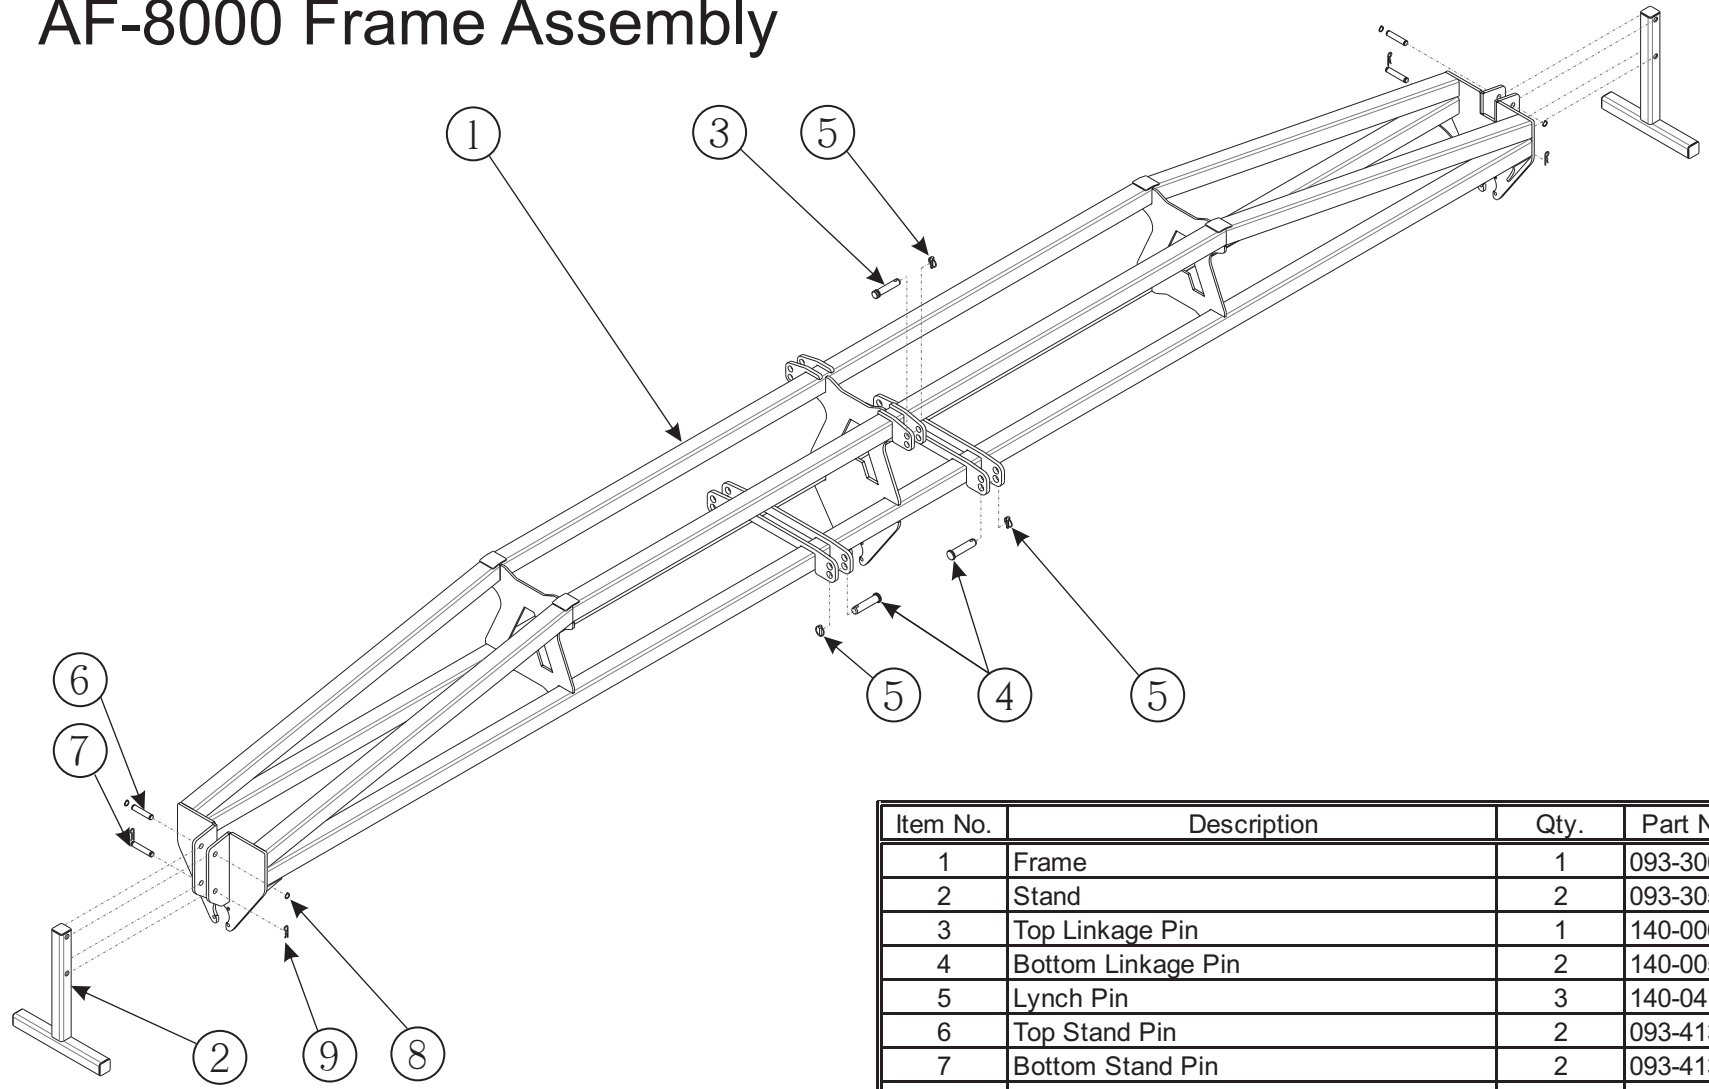

FLEXI-ROLLER

AF-8000

PN. 093-8000

AGROWPLOW®

AF-8000 Frame Assembly

| Item No. | Description | Qty. | Part No. |
|----------|--------------------|------|----------|
| 1 | Frame | 1 | 093-3008 |
| 2 | Stand | 2 | 093-3057 |
| 3 | Top Linkage Pin | 1 | 140-006 |
| 4 | Bottom Linkage Pin | 2 | 140-005 |
| 5 | Lynch Pin | 3 | 140-041 |
| 6 | Top Stand Pin | 2 | 093-4135 |
| 7 | Bottom Stand Pin | 2 | 093-4136 |
| 8 | Circlip | 4 | 115-720 |
| 9 | R' Pin | 4 | 140-4012 |

AF-8000 Rotor Assembly

| Item No. | Description | Qty. | Part No. |
|----------|------------------------|------|------------|
| 1 | Rotor | 2 | 093-3008 |
| 2 | Ring | 132* | 093-3001 |
| 3 | Ring Stopper | 2 | see page 3 |
| 4 | Spacer | 4 | 093-4020 |
| 5 | Outer Bearing Assembly | 2 | see page 4 |
| 6 | Inner Bearing Assembly | 1 | see page 5 |
| | | | |

AGROWPLOW

AF-8000 Ring Stopper Assembly

| Item No. | Description | Qty. | Part No. |
|----------|------------------------|------|----------|
| 1 | Stopper Plate | 1 | 093-3014 |
| 2 | Bolt 3/4" UNC x 2 1/2" | 3 | 133-350 |
| 3 | Nut 3/4" UNC | 3 | 134-120 |
| | | | |
| | | | |
| | | | |

AGROWPLOW

AF-8000 Inner Bearing Assembly

| Item No. | Description | Qty. | Part No. |
|----------|--------------------|------|----------|
| 1 | Bearing Housing | 2 | 138-052 |
| 2 | Bearing | 2 | 115-704 |
| 3 | 5/8" Spring Washer | 4 | 135-070 |
| 4 | 5/8" UNC Nut | 4 | 134-090 |
| 5 | Bolt 5/8" UNC x 4" | 4 | 133-300 |
| | | | |
| | | | |