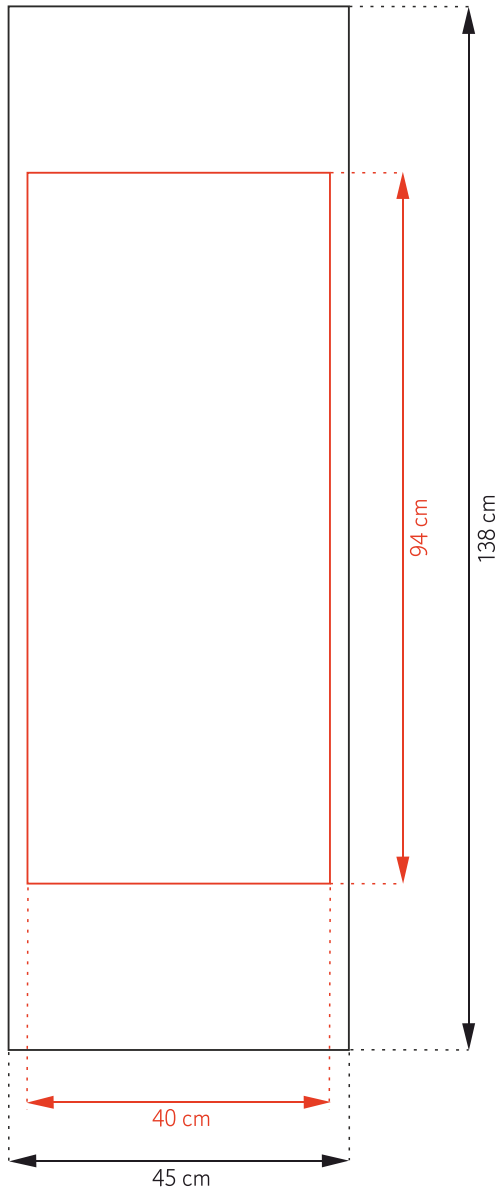

DECK CHAIR

AllBags

print template

Example with fullprint background.

— visible area
relevant information,
i.e. text, logos, should not
cross this line

— fullprint area*
the background of your work,
should touch this line

Design Guidelines:

- file type: vector or bitmap graphics with a resolution of 300 dpi at a scale of 1:1
- file extensions: CDR, PDF, PSD, JPEG
- CMYK colours

*Canvas after sewing may vary by +/- 5%. Dimensions of graphics for printing must be as shown on the template.