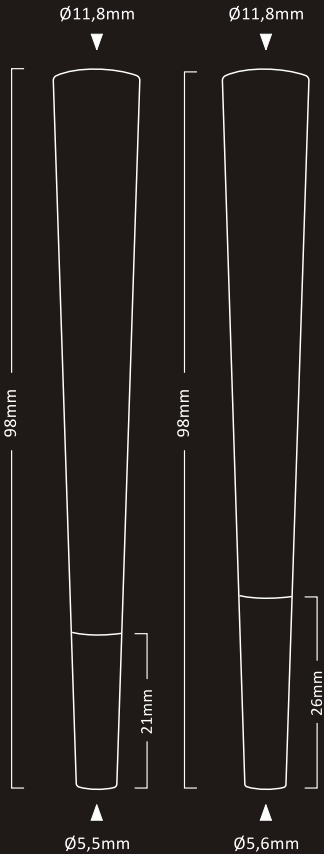

Reefer

98/26
98/30

	Reefer 26	Reefer 30
Total cone length	98mm	98mm
Filter length	26mm	30mm
Cone capacity	0.6g	0.5g
Top diameter	9.2mm	9.2mm
Bottom diameter	5.4mm	5.1mm
Filter type	Spial	Spial

Everyone is mad about Lit Reefer cones! With their long and skinny looks, our Reefer pre-rolled cones hold half a gam and are the first choice of the purists.

Available in :

Natural Wood
White Wood

Organic Hemp
White Hemp

Hexagonal
Watermark

Plain

Qty per box:

Reefer 26
1,152 cones
per box

Reefer 30
1,008 cones
per box

Qty per master case:

6,912 cones
per master case

6,048 cones
per master case

Compatible with :

Knockbox / Thumper
Reefer Filling Kit

98 Midi

98/21
98/26

	98 Midi 21	98 Midi 26
Total cone length	98mm	98mm
Filter length	21mm	26mm
Cone capacity	1.0g	0.8g
Top diameter	11.8mm	11.8mm
Bottom diameter	5.5mm	5.6mm
Filter type	Zigzag 	Zigzag 

Slim and elegant, the 98 Midi is the classic pre-rolled cone size. And in a world full of trends, some prefer to honour the classic.

Available in :

Natural Wood

White Wood

Organic Hemp

White Hemp

Hexagonal

Watermark