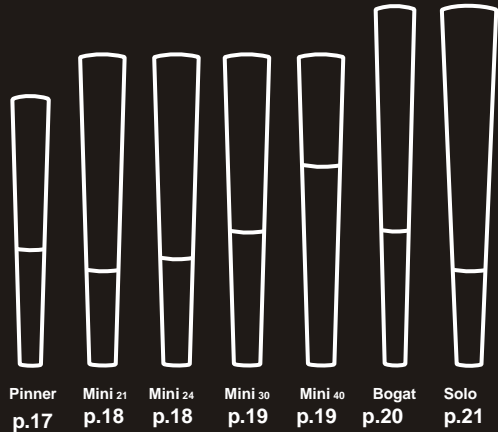

1,200 cones
per box

Qty per master case:

4,800 cones
per box

CONES RANGE

Just like selecting the perfect glass for your wine is important for the best-tasting experience, choosing the pre-rolled cones that will highlight your style of high is paramount.