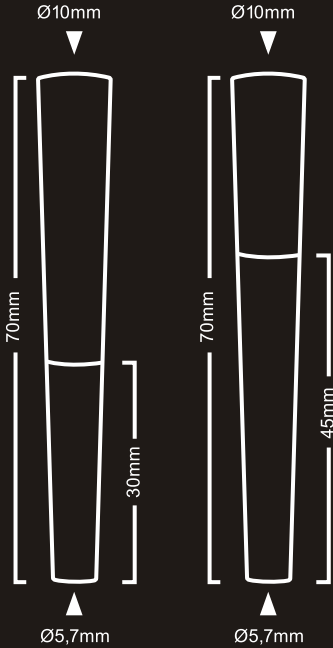

	Mini 21	Mini 24
Total cone length	70mm	70mm
Filter length	21mm	24mm
Cone capacity	0.4g	0.3g
Top diameter	10mm	10mm
Bottom diameter	5.7mm	5.7mm
Filter type	Zigzag 	Zigzag 

Mini's

70/21 70/24
70/30 70/45