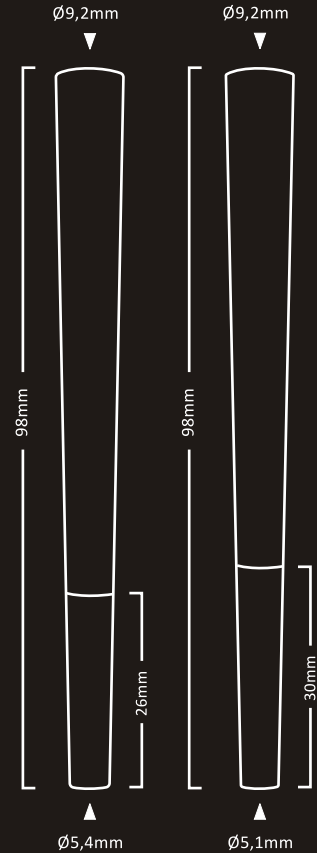

The 1 1/4 cone is an all-time classic. Rolled with rolling papers of 84 mm in length and 1 1/4 inch in width, its name is pretty straightforward!

Available in :

Natural Wood

White Wood

Organic Hemp

White Hemp

Reefer

98/26
98/30

	Reefer 26	Reefer 30
Total cone length	98mm	98mm
Filter length	26mm	30mm
Cone capacity	0.6g	0.5g
Top diameter	9.2mm	9.2mm
Bottom diameter	5.4mm	5.1mm
Filter type	Spial	Spial

Everyone is mad about Lit Reefer cones! With their long and skinny looks, our Reefer pre-rolled cones hold half a gam and are the first choice of the purists.