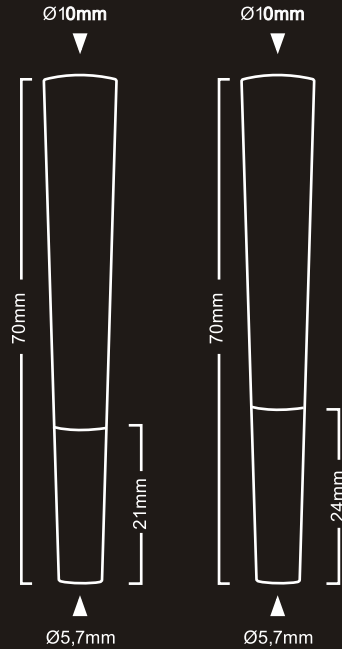

Qty per
box:

Qty per
master case:

Mini 21	640 cones per box	3,840 cones per box
Mini 24	640 cones per box	3,840 cones per box
Mini 30	512 cones per box	3,072 cones per box
Mini 45	384 cones per box	2,304 cones per box

	Mini 21	Mini 24
Total cone length	70mm	70mm
Filter length	21mm	24mm
Cone capacity	0.4g	0.3g
Top diameter	10mm	10mm
Bottom diameter	5.7mm	5.7mm
Filter type	Zigzag	Zigzag