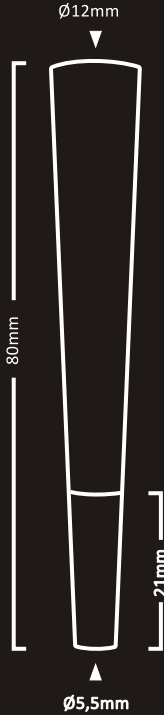

Solo 80/21

Total cone length	80mm
Filter length	21mm
Cone capacity	0.7g
Top diameter	12mm
Bottom diameter	5.5mm
Filter type	Zigzag

For the ones who like lying solo, Lit has designed the Solo dog walker pre-rolled cone. With a capacity of 0.6g to 0.7g, this cone is just perfect for a single trip. Don't everybody thank us at once.

Available in :

Natural Wood
White Wood

Organic Hemp
White Hemp

Hexagonal
Watermark

Plain

Qty per box:

900 cones
per box

Qty per master case:

5,400 cones
per master case

Compatible with :
Knockbox / Thumper
KMQ Filling Kit