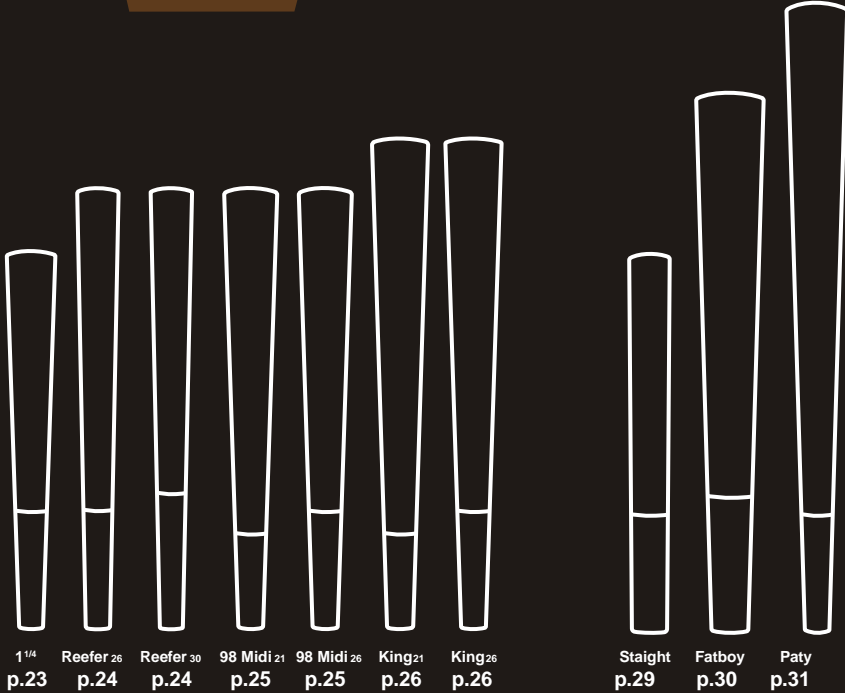

Great for multipacks, our dogwalkers are the smallest cones in our product range. Packing 0.2g to 0.7g of your most beautiful grind, they are perfect for a microdose of happiness.

CROWD PLEASER

Classic and timeless, our crowd-pleasers are the most popular cones in our assortment. They are the gold standard for single packs.