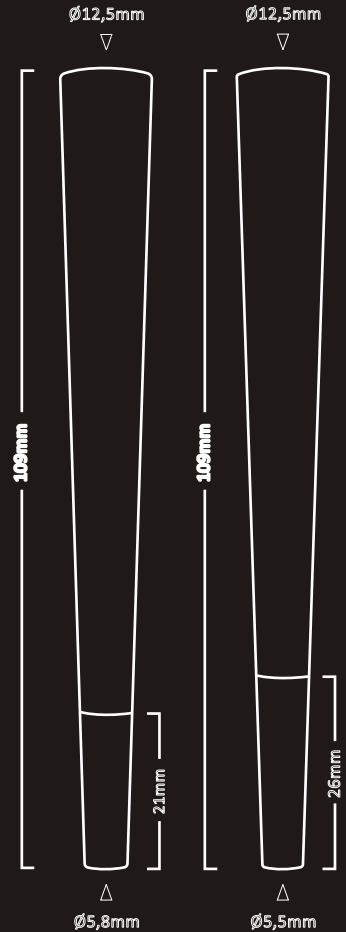

The 1 1/4 cone is an all-time classic. Rolled with rolling papers of 84 mm in length and 1 1/4 inch in width, its name is pretty straightforward!

Available in :

Natural Wood

White Wood

Organic Hemp

White Hemp

Slim and elegant, the 98 Midi is the classic pre-rolled cone size. And in a world full of trends, some prefer to honour the classic.

Available in :

Natural Wood

White Wood

Organic Hemp

White Hemp

Hexagonal

Watermark

Knockbox / Thumper
KMQ Filling Kit

King

	King 21	King 26
Total cone length	109mm	109mm
Filter length	21mm	26mm
Cone capacity	1.3g	1.1g
Top diameter	12.5mm	12.5mm
Bottom diameter	5.8mm	5.5mm
Filter type	Zigzag 	Zigzag 

The undefeatable King Size pre-rolled cones are the most popular and have been for a vey long time. With a capacity of 1g to 1.3g, King cones uphold the reputation of their name for having divine powers. All hail the King !