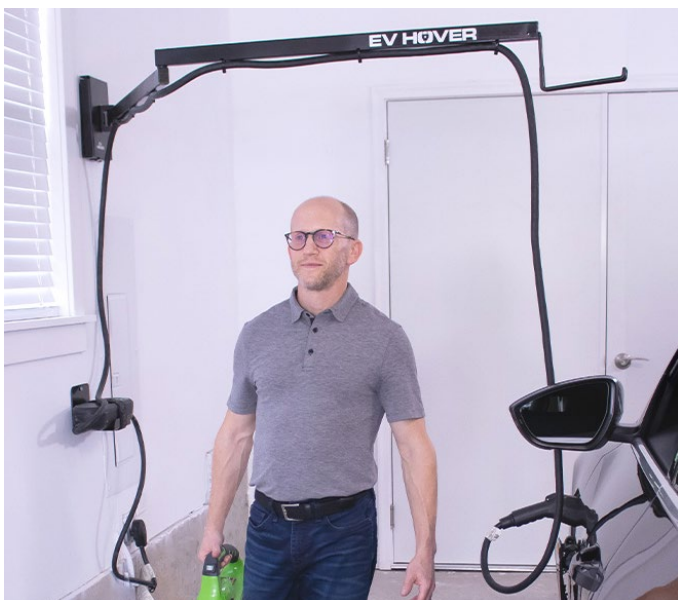

Adjustable Arm for your Electric Vehicle Charging Cable

EV HOVER

✉ help@evhover.com ☎ (847) 804-0134

📍 evhover.com

- 🌱 Eliminate the trip hazard
- 🌱 Keep your cable clean
- 🌱 Installs in minutes
- 🌱 Folds away against the wall
- 🌱 Weatherproof
- 🌱 Limited lifetime warranty

Specifications

UPC	196852588756
Weight	18 lbs
Extends	6 1/2 ft
Color	Black
Material	Steel
Finish	Powder Coated Steel
Country of Origin	USA
Maximum Load	20 lbs

Dimensions

Folded against wall	3'4" x 14.5" x 5.5"
Arms Folded (without Hook)	3'4" x 5"
Hook	7"l. Forks are 1.5" in diameter and adjustable
Wall Mount Bracket Dimensions	9.5" x 6" x 1.5"
Mount Plate Dimensions	9.5" x 6.5" x 1.5"
Adapter Bracket	6"w x 5"h x 5"d
Velcro Strap	16"l x 2.25"w

Our adjustable, extendable arm for your charging cable provides elevated charging for electric vehicle owners everywhere. Rather than twisting under you, your electric vehicle cable will hover above you. Never worry about coiling your cable again.

Awesome product. Works great and no more awkward wires laying around the garage to trip over! Good times. - **Steve Gaither**