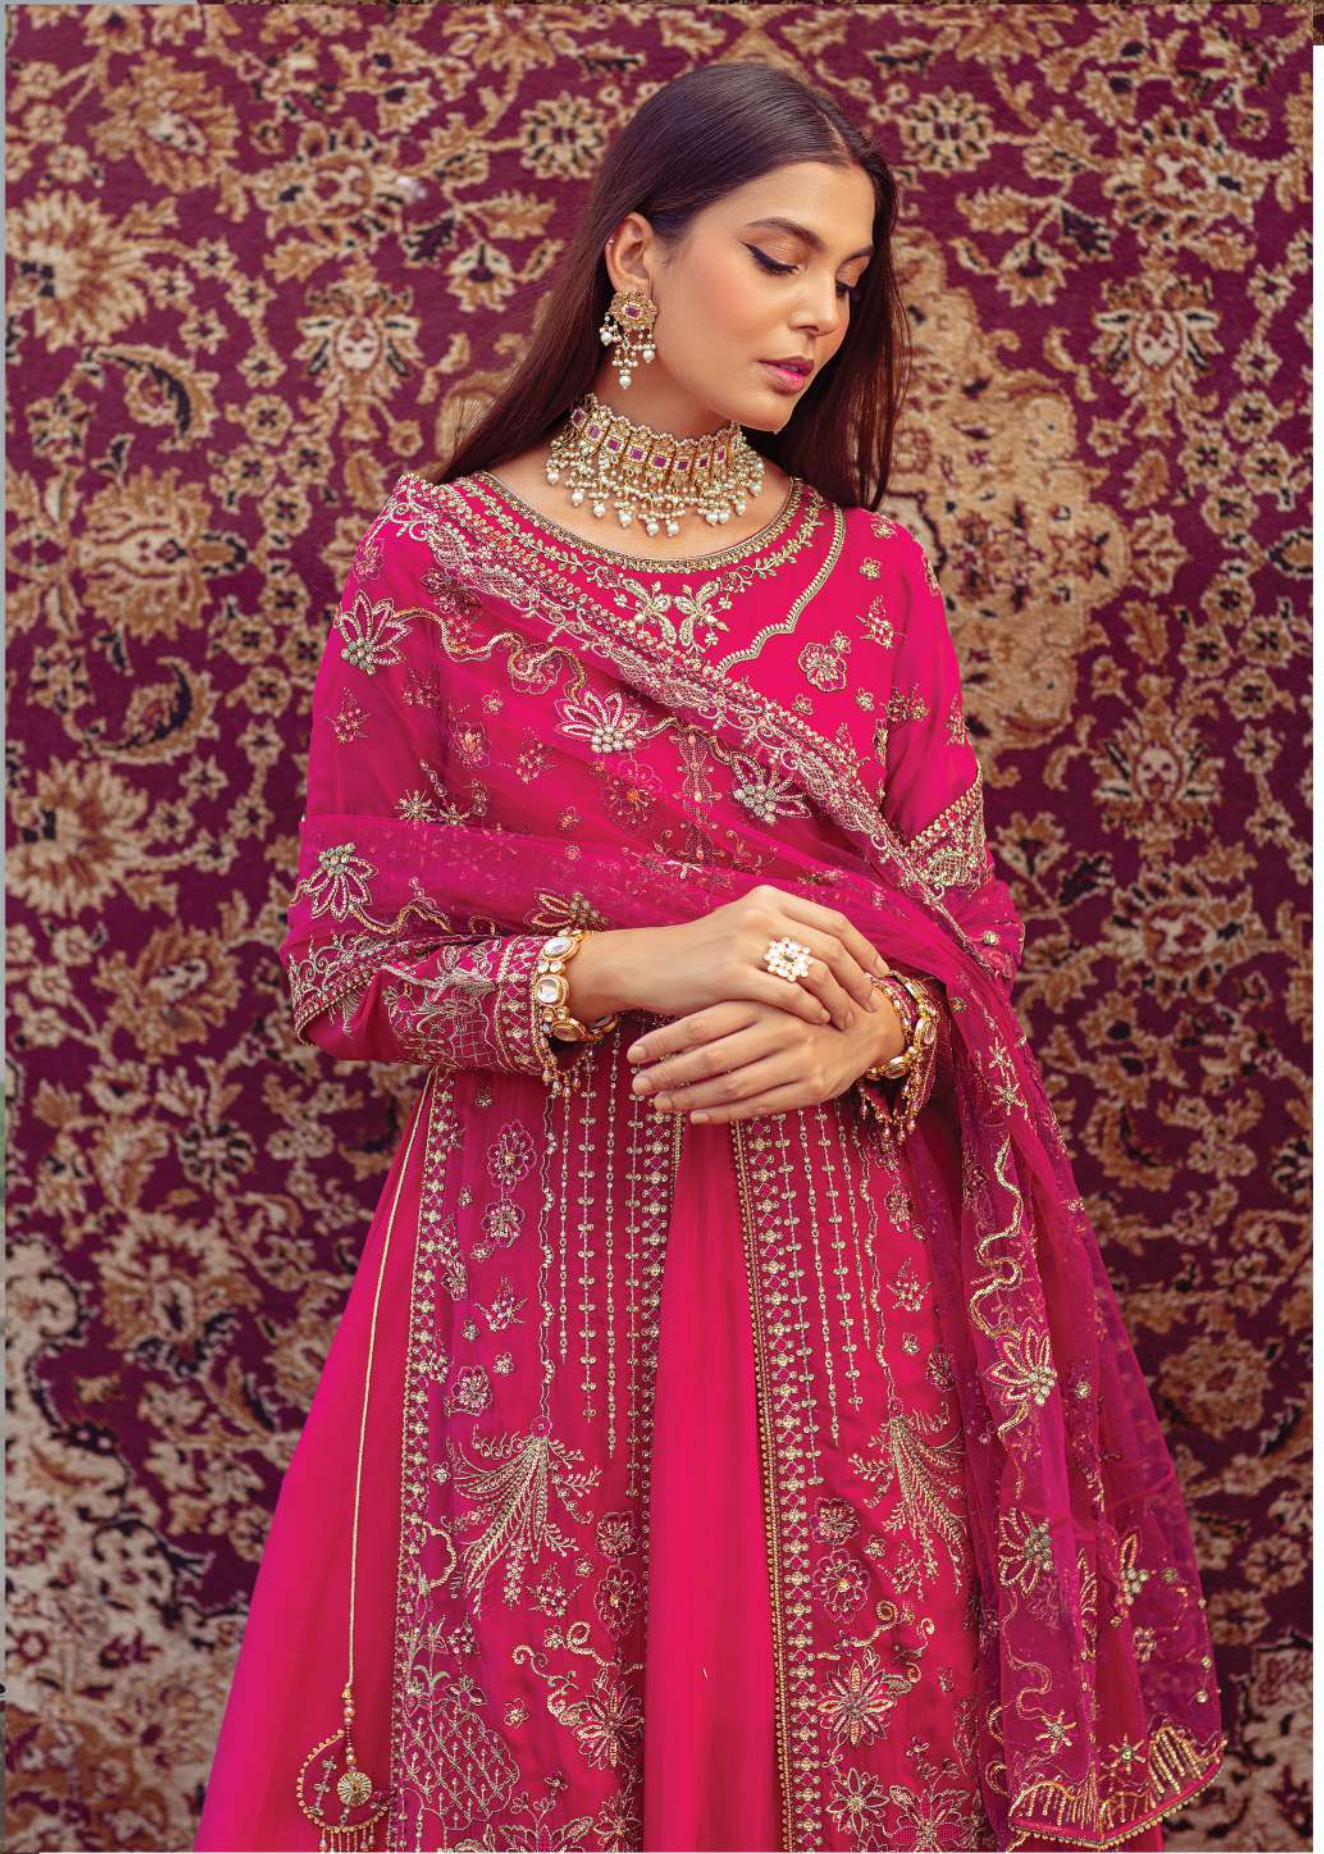

Berry Tulip
2 Piece – Rs: 36,990

Pukhraj

2 Piece – Rs: 40,990

Mayal

2 Piece – Rs: 39,990

Starling Rise

3 Piece – Rs: 39,990

STORE FIND LOOK ATTOR