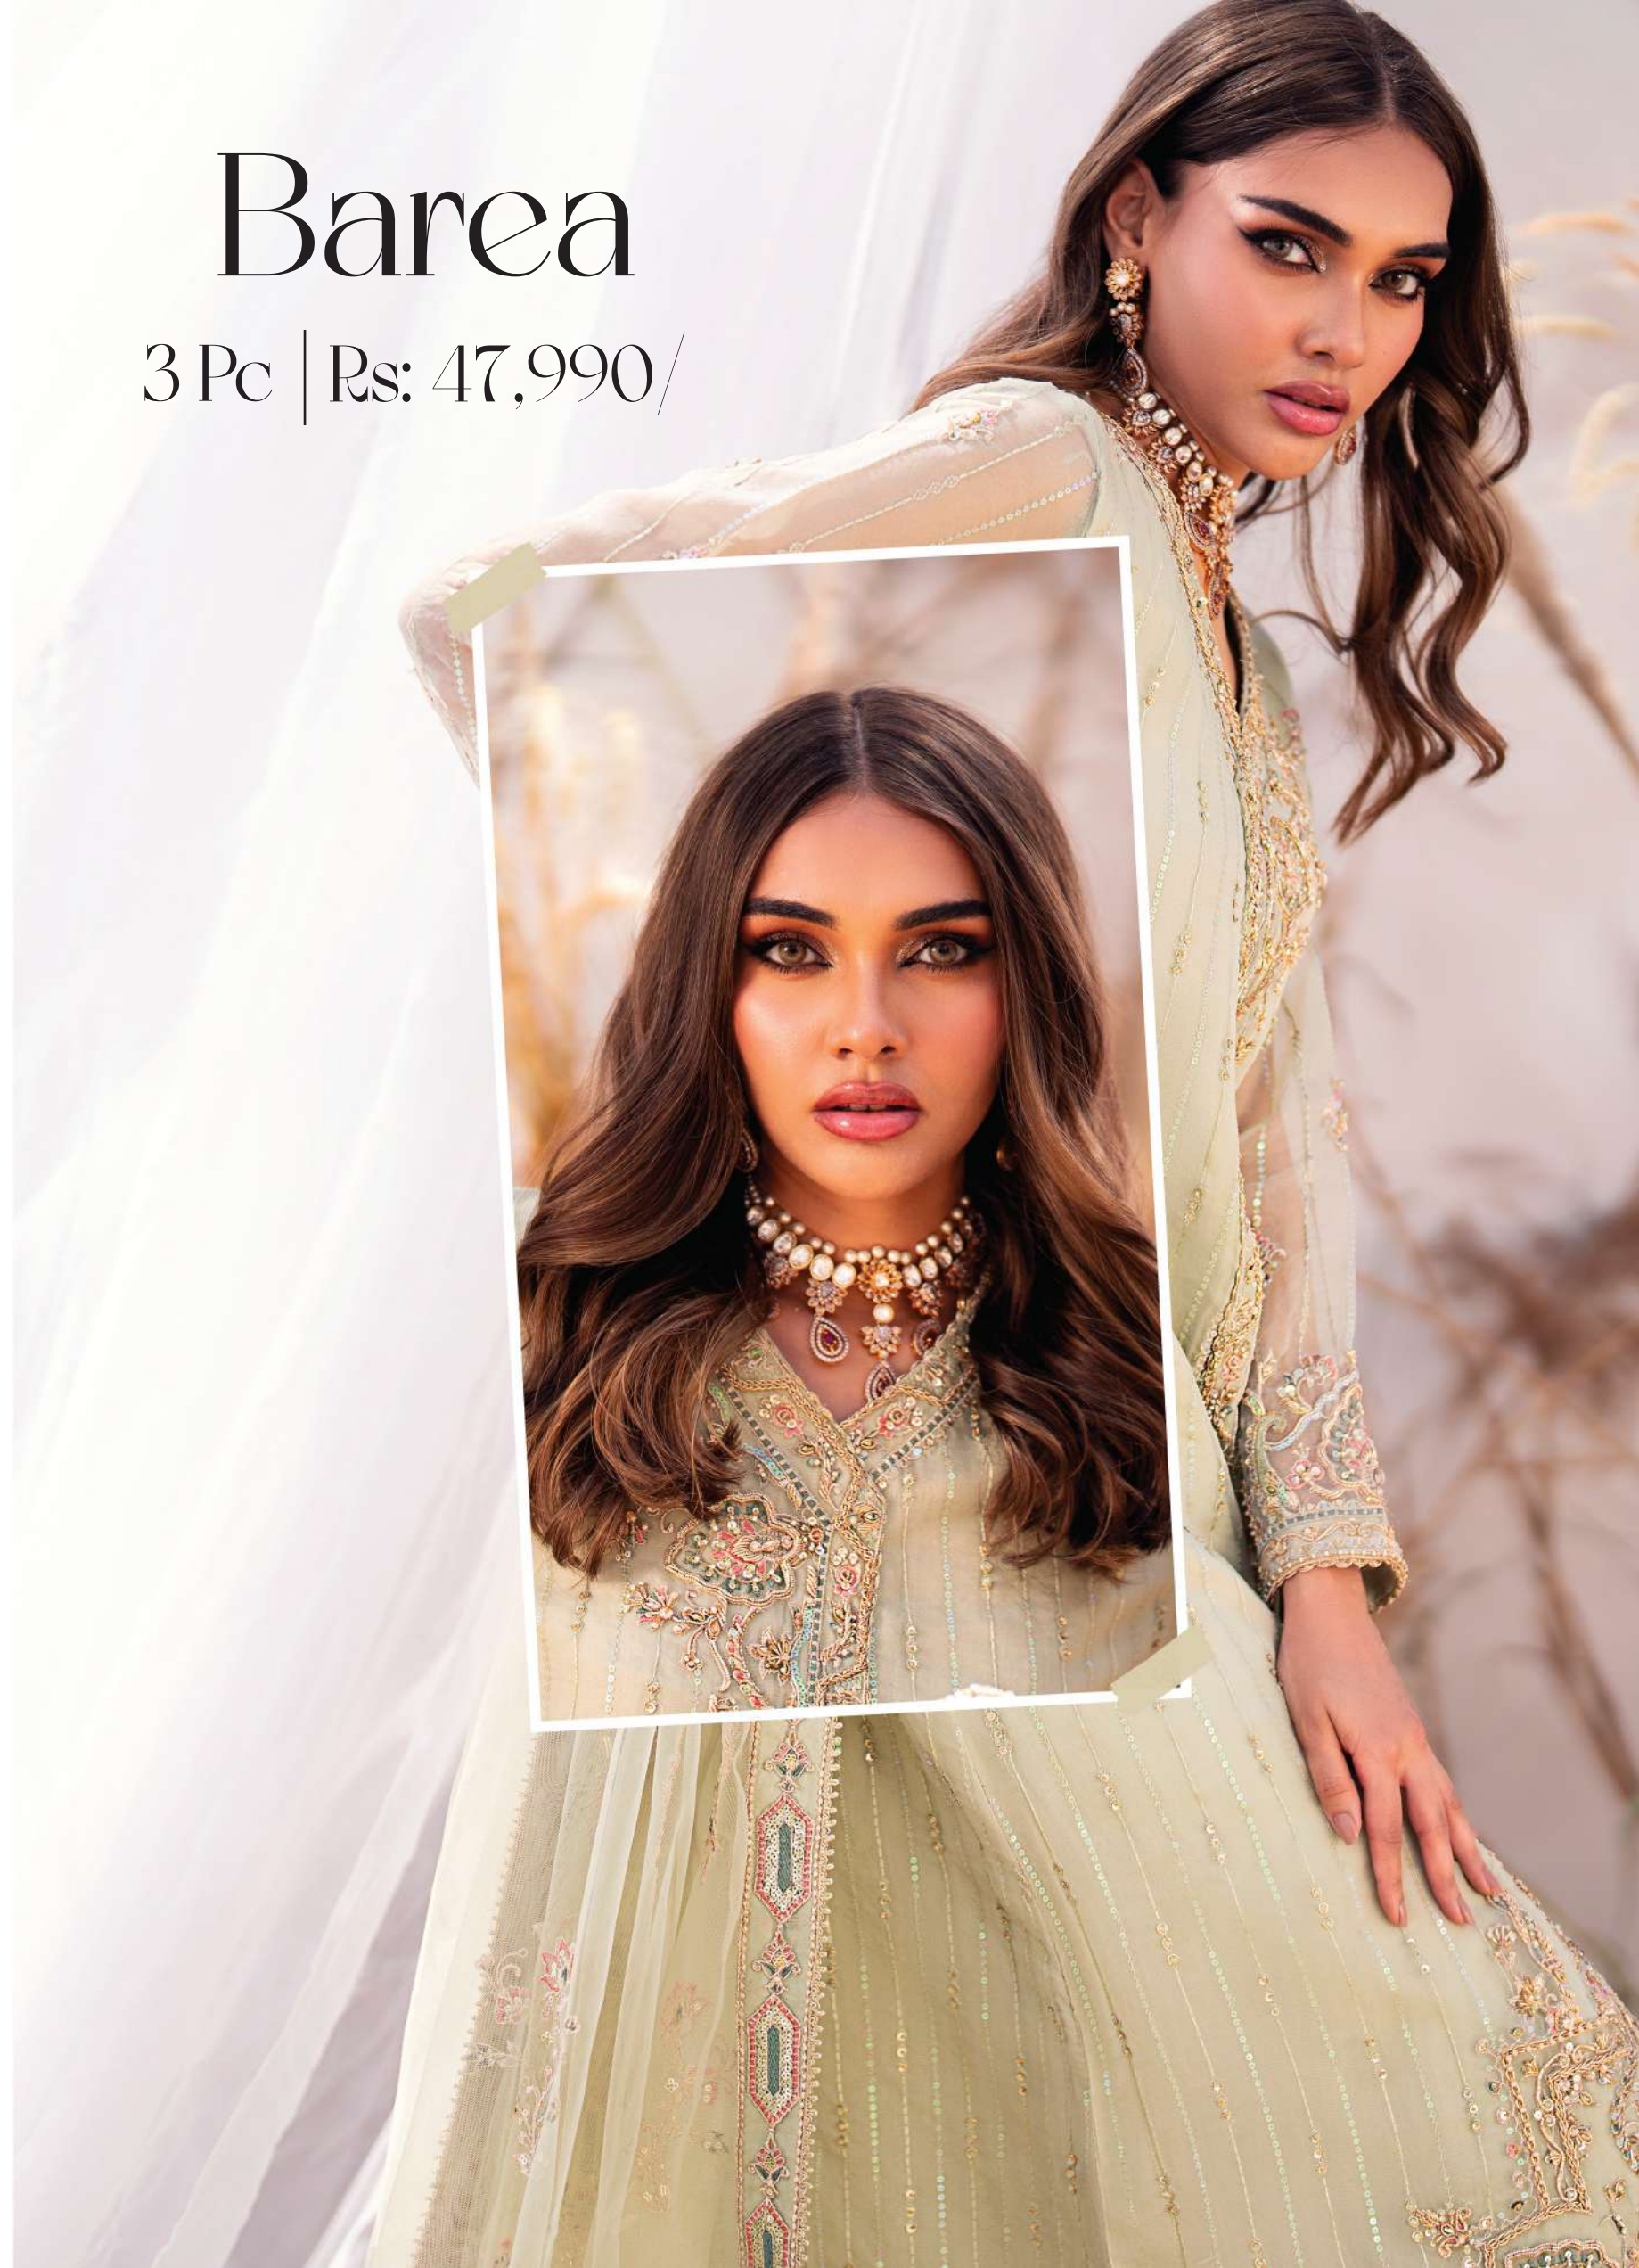

Barea

3 Pc | Rs: 47,990/-