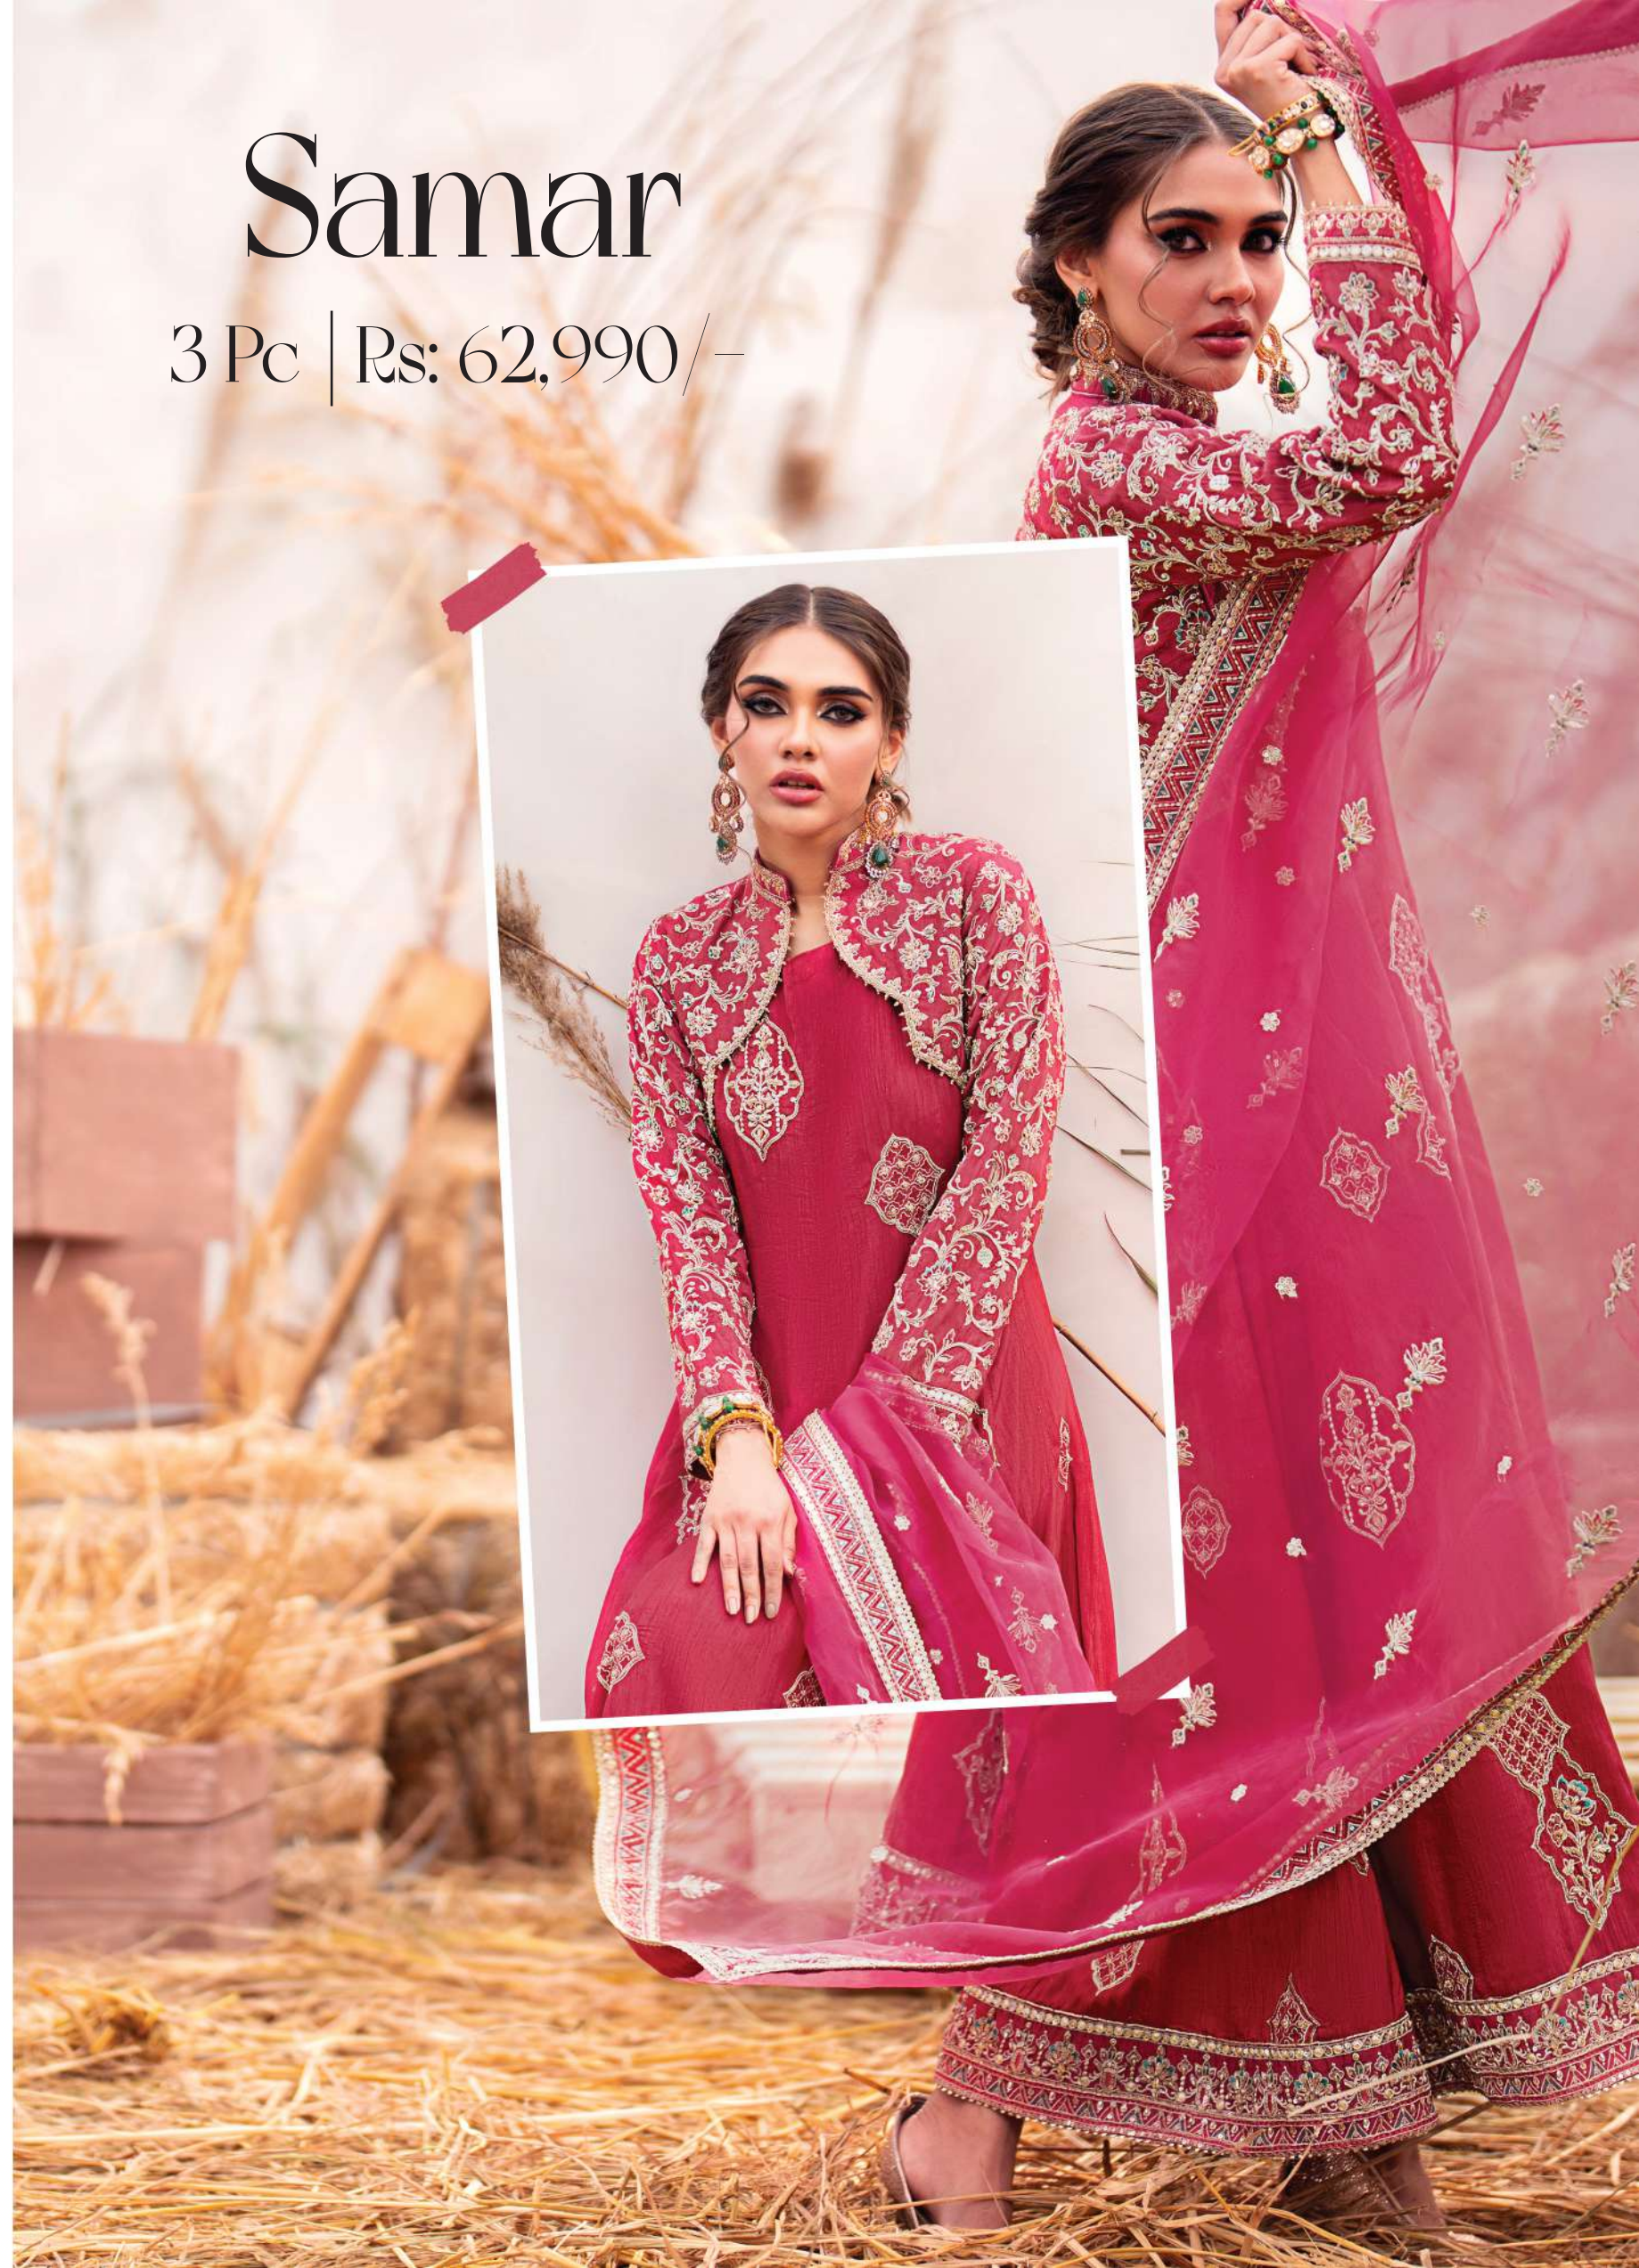

Irza

3 Pc | Rs: 49,990/-

Diana

3 Pc | Rs: 57,990/-

Samar

3 Pc | Rs: 62,990/-

Erica

3 Pc | Rs: 34,990/-