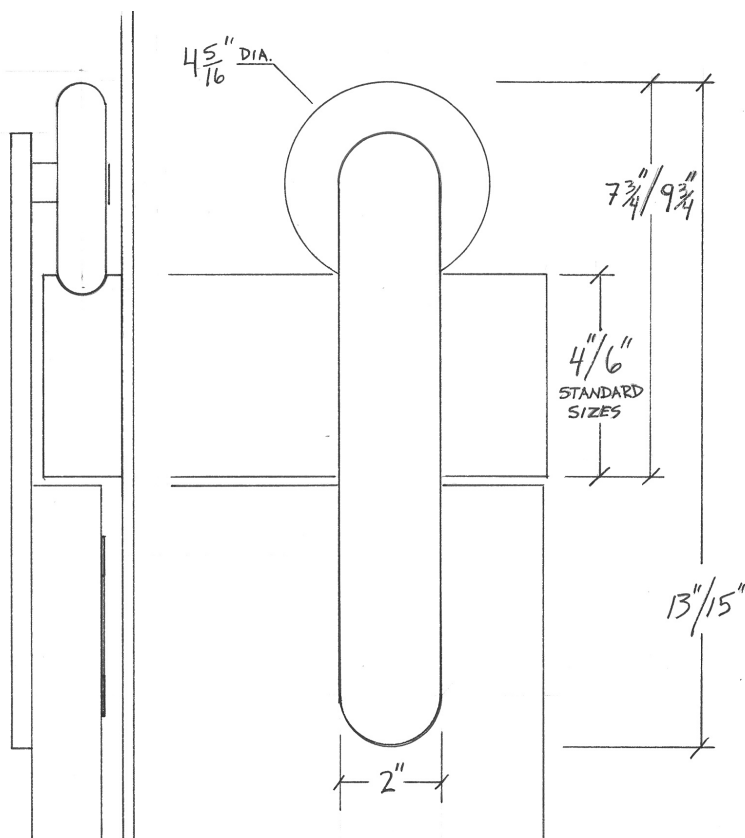

HIDDEN AGENDA

WHAT'S INCLUDED

- Bracket, Wheel, and Wood Track system, plus:
- All necessary mounting hardware
- Two (2) standard door stops (premium available at extra cost)
- One (1) standard door guide (premium available at extra cost)
- Other accessories available in online shop

Face Mount system

Modern, Clean and Smooth. Hidden Agenda's low profile provides flexibility with installation options. A subtle, yet eye catching piece to any room.

FINISH OPTIONS

Brushed Stainless

Matte Black

FEATURES

- Flush, contemporary design
- Engineered and designed for aesthetic and durability
- Compatible with wood, glass and metal panels
- Sustainably made in Washington, USA

WOOD TRACK WIDTH SIZES

4" / 6" (as shown at left)

DOOR PANEL OPTIONS

Wood, Metal, Glass

DETAILS

- Made for door panels 3/4" to 1 3/4" inch thickness. Up to 1/2" wide baseboard. Choose Top Mount systems for thicker panels.
- Supports 200 lb door weight. Contact us for door panels over 200 lbs.
- Available in standard track lengths: 60" up to 95" standard shipping. Other sizes available. Extra shipping costs for lengths over 96" or make your own using our custom router bit.
- Track Mounting fasteners for most wall construction types.
- Ability to customize door travel during install.