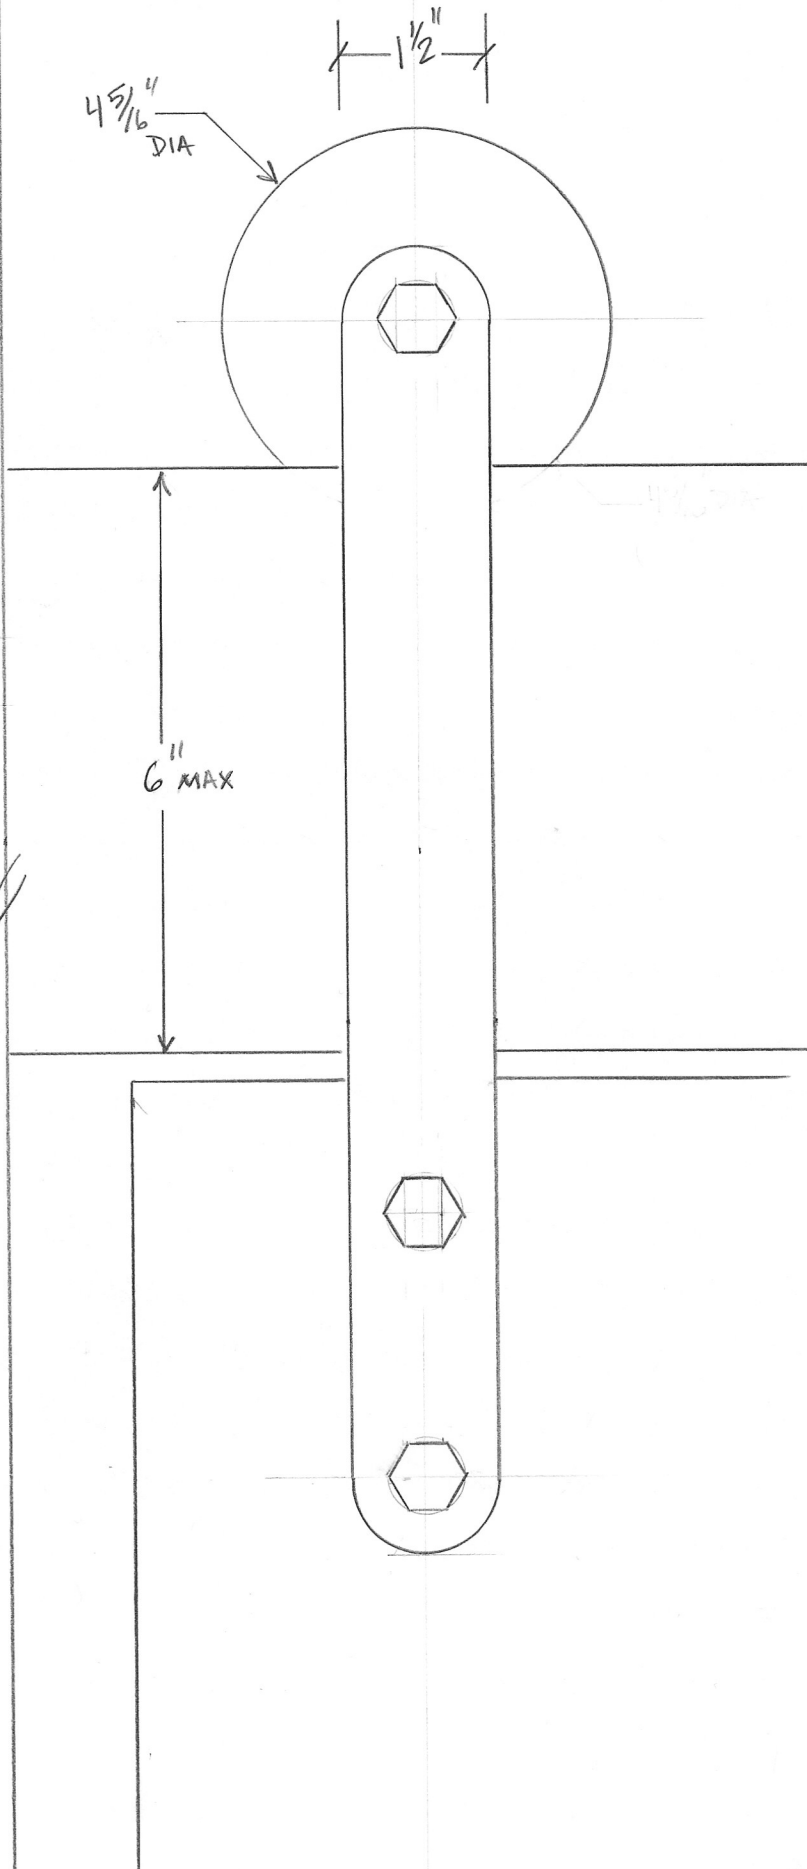

Through Bolt bracket system • Brushed Stainless+ Matte Black

Thru-bolt brackets both sides.

Track available in multiple species, reclaimed and ethically harvested wood options.

Aluminum spacers.

Door panel thickness options 1/4" - 1 3/4". Thicker door panel options with larger thru-bolt brackets and custom track sizes.

Combine end mount and wall mount systems for unique applications. Screw and plug with offset spacers or use the adjustable wall mount (AWM).

Durable polymer and machined aluminum wheel.

End mount on abutting wall optional.

Door top clearance adjustable at install.

Standard track dimensions 4", 6". Track dimensions must be selected to suit door weight and track span.

Freespan 1.5" brackets or use our through bolt brackets to scale the system to your needs.

Wall

EG2

© ENGR0OVE INC
2/12/22 REV.
END GAME

- MOUNTING OPTIONS
1. END MOUNT
 2. AWM
 3. DIRECT MOUNT

← PANEL THICKNESS OPTIONS
 $\frac{1}{4}$ " - $1\frac{3}{4}$ "

EG3

ATTACHMENT
POINT FOR
LONG SPANS
AND HEAVY DOORS