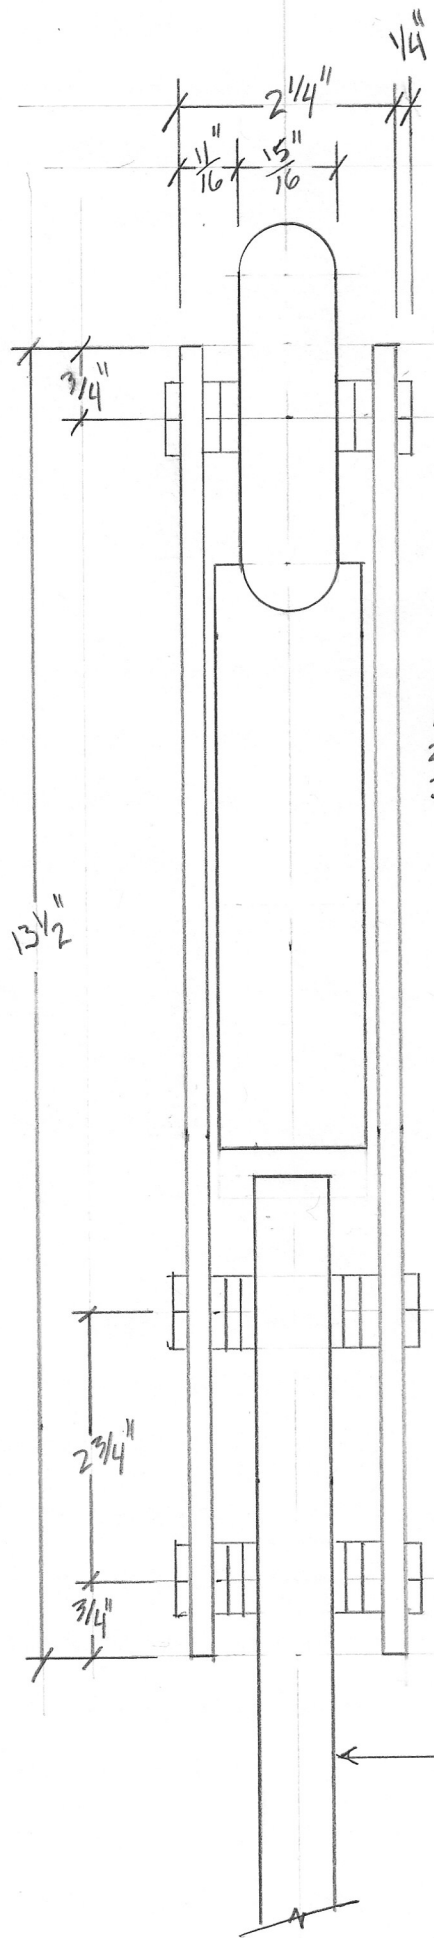

Through Bolt bracket system • Brushed Stainless+ Matte Black

Thru-bolt brackets both sides.

Track available in multiple species, reclaimed and ethically harvested wood options.

Aluminum spacers.

Door panel thickness options 1/4" - 1 3/4". Thicker door panel options with larger thru-bolt brackets and custom track sizes.

Combine end mount and wall mount systems for unique applications. Screw and plug with offset spacers or use the adjustable wall mount (AWM).

Durable polymer and machined aluminum wheel.

End mount on abutting wall optional.

Door top clearance adjustable at install.

Standard track dimensions 4", 6". Track dimensions must be selected to suit door weight and track span.

Freespan 1.5" brackets or use our through bolt brackets to scale the system to your needs.

Wall

EG2

© ENGR0OVE INC
2/12/22 REV.
END GAME

- MOUNTING OPTIONS
1. END MOUNT
 2. AWM
 3. DIRECT MOUNT

← PANEL THICKNESS OPTIONS
 $\frac{1}{4}$ " - $1\frac{3}{4}$ "

EG3

ATTACHMENT
POINT FOR
LONG SPANS
AND HEAVY DOORS