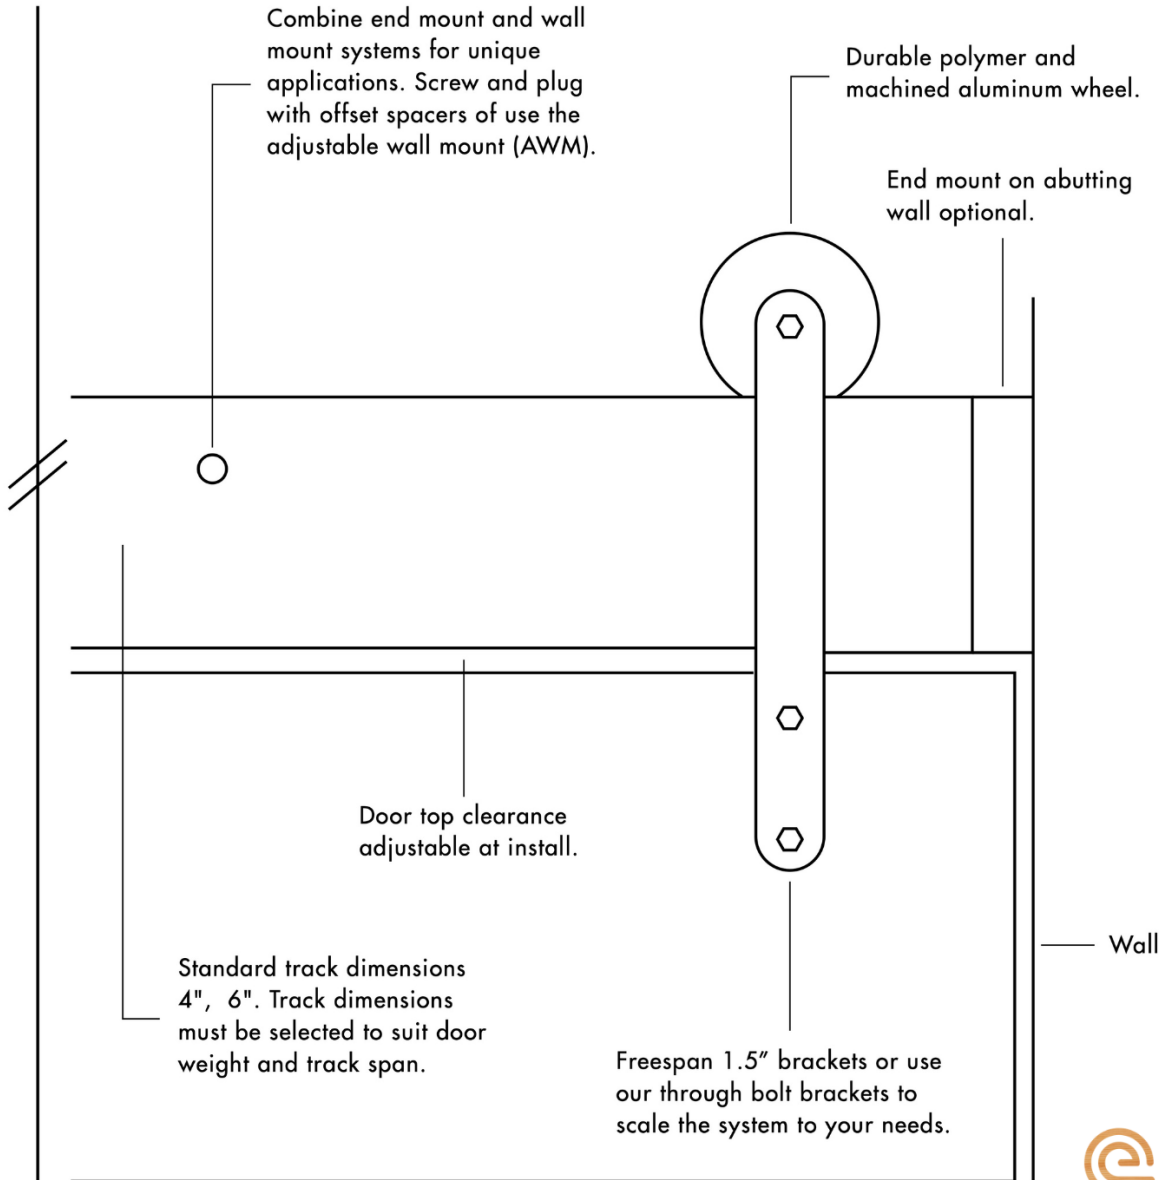

Through Bolt bracket system • Brushed Stainless+ Matte Black

Thru-bolt brackets both sides.

Track available in multiple species, reclaimed and ethically harvested wood options.

Aluminum spacers.

Door panel thickness options 1/4" - 1 3/4". Thicker door panel options with larger thru-bolt brackets and custom track sizes.

Combine end mount and wall mount systems for unique applications. Screw and plug with offset spacers or use the adjustable wall mount (AWM).

Durable polymer and machined aluminum wheel.

End mount on abutting wall optional.

Door top clearance adjustable at install.

Standard track dimensions 4", 6". Track dimensions must be selected to suit door weight and track span.

Freespan 1.5" brackets or use our through bolt brackets to scale the system to your needs.