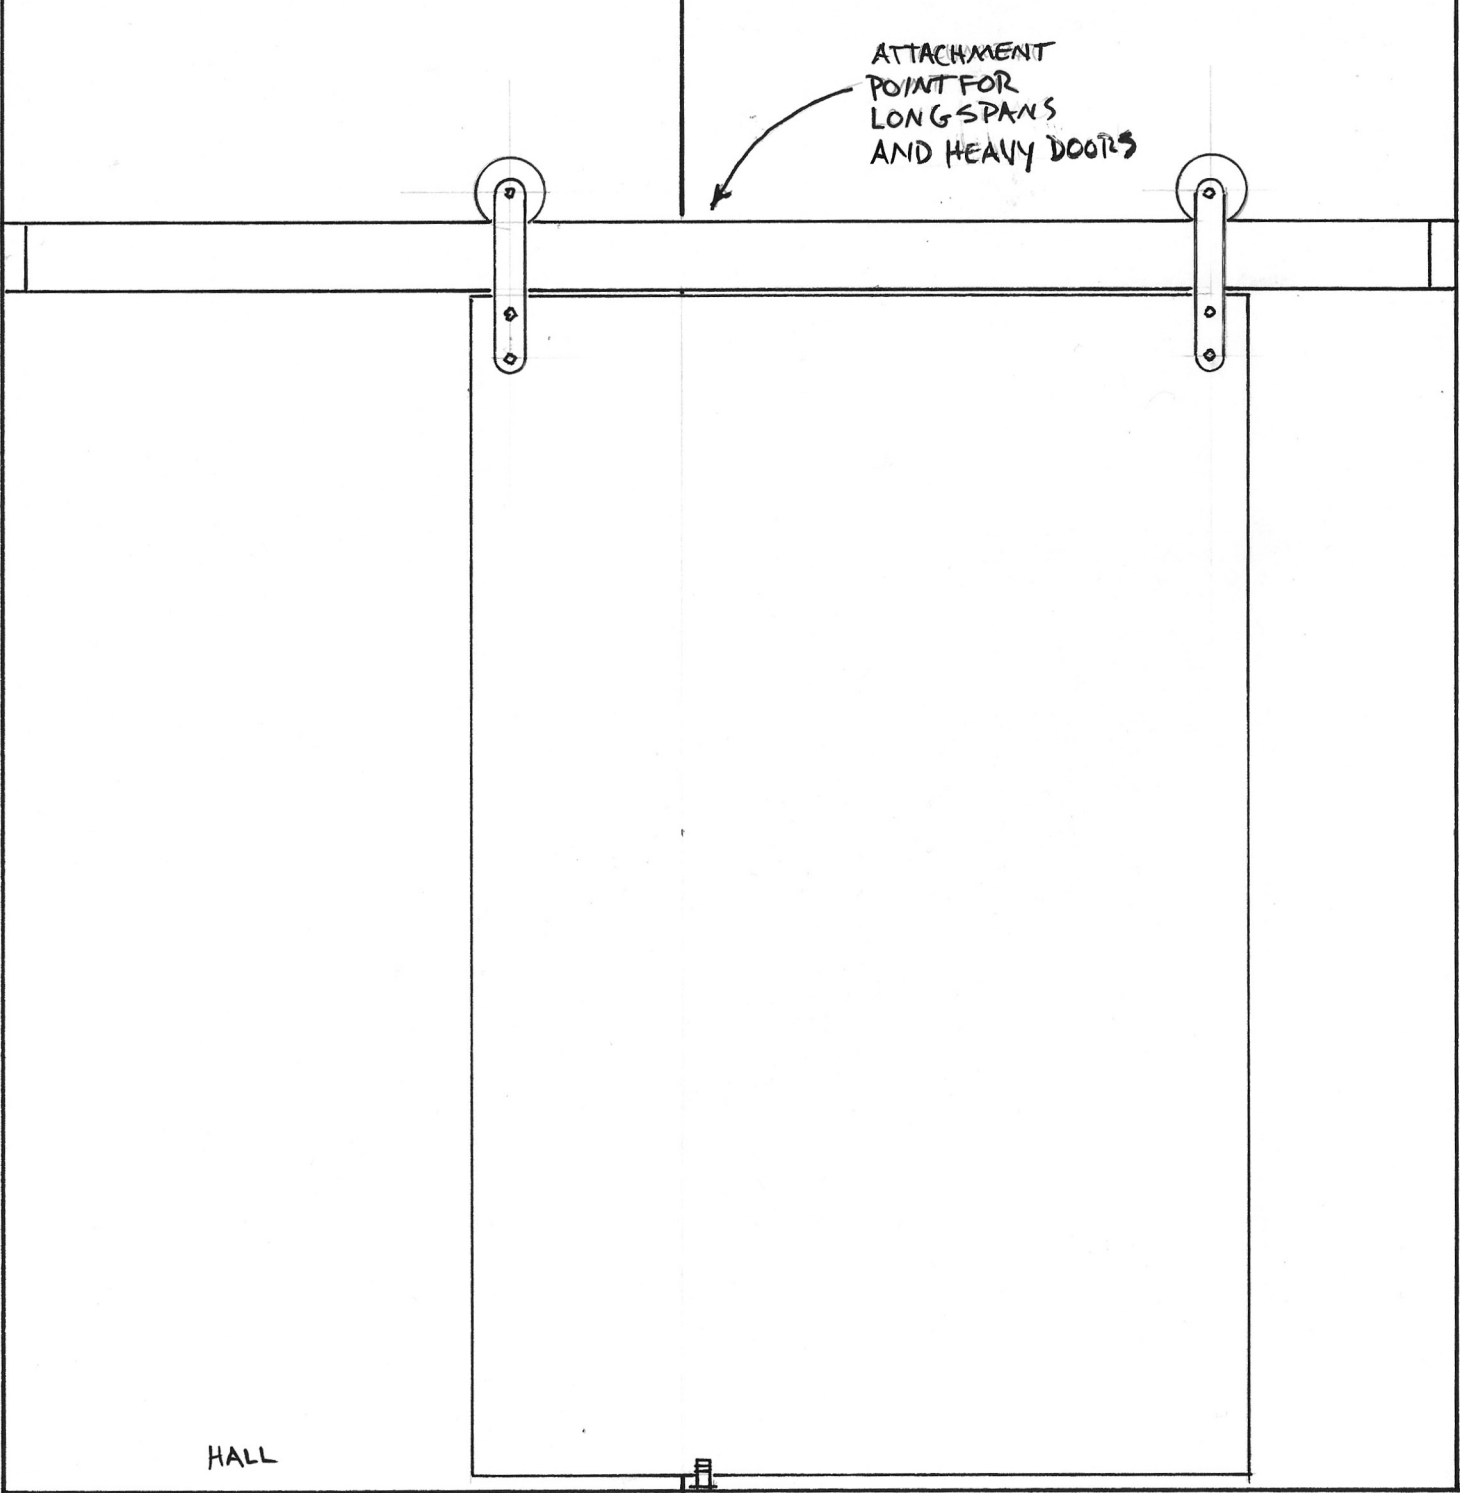

EG3

ATTACHMENT
POINT FOR
LONG SPANS
AND HEAVY DOORS

ENGROOVE INC
10/4/22
END GAME
APPLICATION
OPTION

END MOUNT
ON ABUTTING
WALL

HALL