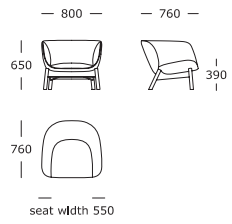

Vista

Chair