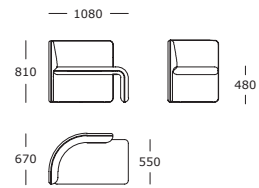

WARRANTY

5 years

1.5 seater | Left side

1.5 seater | Right side

1 seater | Left side

1 seater | Right side

Mounted table | Ø30