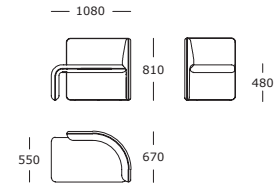

WARRANTY

5 years

1.5 seater | Left side

1.5 seater | Right side

1 seater | Left side

1 seater | Right side

Mounted table | Ø30