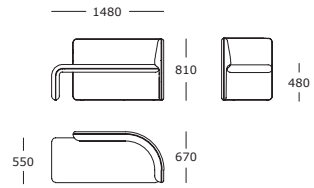

WARRANTY

5 years

1.5 seater | Left side

1.5 seater | Right side

1 seater | Left side

1 seater | Right side

Mounted table | Ø30