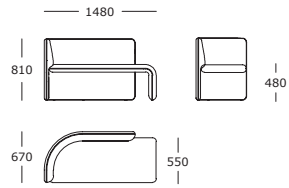

WARRANTY

5 years

1.5 seater | Left side

1.5 seater | Right side

1 seater | Left side

1 seater | Right side

Mounted table | Ø30