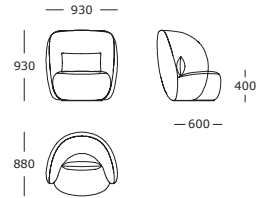

### WARRANTY

5 years

**Chair** | Small

**Chair** | Large

**Chair** | High back

**Chair** | Small  
Swivel with return

**Chair** | Large  
Swivel with return

**Chair** | High back  
Swivel with return

**Dining chair**

**Bar stool**

**Counter stool**

**Dining table** | Ø 130