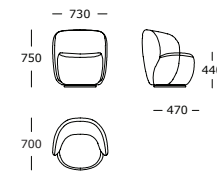

### WARRANTY

5 years

**Chair** | Small

**Chair** | Large

**Chair** | High back

**Chair** | Small  
Swivel with return

**Chair** | Large  
Swivel with return

**Chair** | High back  
Swivel with return

**Dining chair**

**Bar stool**

**Counter stool**

**Dining table** | Ø 130