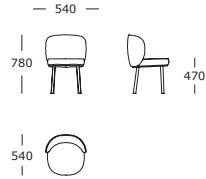

### WARRANTY

5 years

**Chair** | Small

**Chair** | Large

**Chair** | High back

**Chair** | Small  
Swivel with return

**Chair** | Large  
Swivel with return

**Chair** | High back  
Swivel with return

**Dining chair**

**Bar stool**

**Counter stool**

**Dining table** | Ø 130