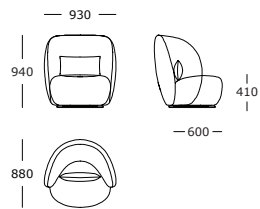

### WARRANTY

5 years

**Chair** | Small

**Chair** | Large

**Chair** | High back

**Chair** | Small  
Swivel with return

**Chair** | Large  
Swivel with return

**Chair** | High back  
Swivel with return

**Dining chair**

**Bar stool**

**Counter stool**

**Dining table** | Ø 130