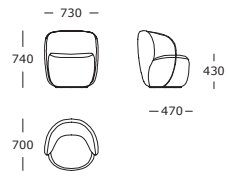

Chair | Small