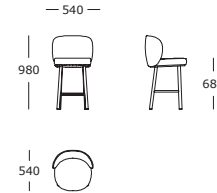

### WARRANTY

5 years

**Chair** | Small

**Chair** | Large

**Chair** | High back

**Chair** | Small  
Swivel with return

**Chair** | Large  
Swivel with return

**Chair** | High back  
Swivel with return

**Dining chair**

**Bar stool**

**Counter stool**

**Dining table** | Ø 130