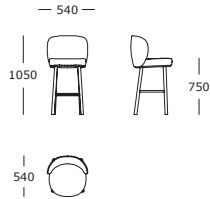

### WARRANTY

5 years

**Chair** | Small

**Chair** | Large

**Chair** | High back

**Chair** | Small  
Swivel with return

**Chair** | Large  
Swivel with return

**Chair** | High back  
Swivel with return

**Dining chair**

**Bar stool**

**Counter stool**

**Dining table** | Ø 130