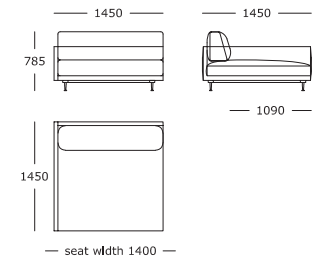

Module 25

Chaise long, left arm