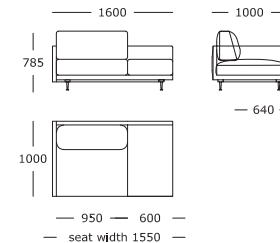

Module 12

2.5 seater, right arm, side seat cushion

Module 13

2 seater, side/corner, left arm, tray/top

Module 14

2 seater, side/corner, right arm, tray/top

Module 15

2.5 seater, side/corner, left arm

Module 16

2.5 seater, side/corner, right arm

Module 17

1 seater, wooden tray/marble top

Module 18

1 seater, wooden tray/marble top

Module 19

1.5 seater, side seat cushion

Module 20

1.5 seater, side seat cushion

Module 21

1 seater, wooden tray/marble top, right arm

Module 22

1.5 seater, wooden tray/marble top, left arm

Module 23

1.5 seater, side seat cushion, right arm

Module 24

1.5 seater, side seat cushion, left arm

Module 25

Chaise long, left arm

Module 26

Chaise long, right arm

Module 27

Corner