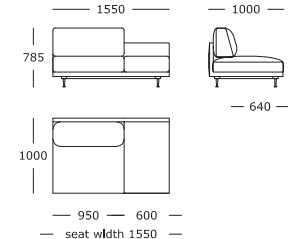

Module 12

2.5 seater, right arm, side seat cushion

Module 13

2 seater, side/corner, left arm, tray/top

Module 14

2 seater, side/corner, right arm, tray/top

Module 15

2.5 seater, side/corner, left arm

Module 16

2.5 seater, side/corner, right arm

Module 17

1 seater, wooden tray/marble top

Module 18

1 seater, wooden tray/marble top

Module 19

1.5 seater, side seat cushion

Module 20

1.5 seater, side seat cushion

Module 21

1 seater, wooden tray/marble top, right arm

Module 22

1.5 seater, wooden tray/marble top, left arm

Module 23

1.5 seater, side seat cushion, right arm