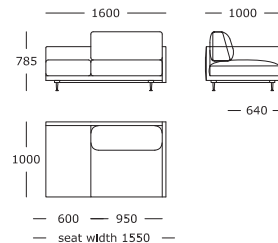

Module 12

2.5 seater, right arm, side seat cushion

Module 13

2 seater, side/corner, left arm, tray/top

Module 14

2 seater, side/corner, right arm, tray/top

Module 15

2.5 seater, side/corner, left arm

Module 16

2.5 seater, side/corner, right arm

Module 17

1 seater, wooden tray/marble top

Module 18

1 seater, wooden tray/marble top

Module 19

1.5 seater, side seat cushion

Module 20

1.5 seater, side seat cushion

Module 21

1 seater, wooden tray/marble top, right arm

Module 22

1.5 seater, wooden tray/marble top, left arm

Module 23

1.5 seater, side seat cushion, right arm

Module 24

1.5 seater, side seat cushion, left arm

Module 25

Chaise long, left arm

Module 26

Chaise long, right arm

Module 27

Corner