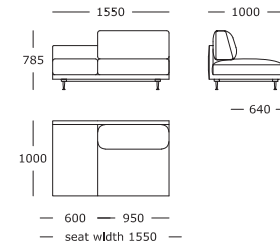

Module 12

2.5 seater, right arm, side seat cushion

Module 13

2 seater, side/corner, left arm, tray/top

Module 14

2 seater, side/corner, right arm, tray/top

Module 15

2.5 seater, side/corner, left arm

Module 16

2.5 seater, side/corner, right arm

Module 17

1 seater, wooden tray/marble top

Module 18

1 seater, wooden tray/marble top

Module 19

1.5 seater, side seat cushion

Module 20

1.5 seater, side seat cushion

Module 21

1 seater, wooden tray/marble top, right arm

Module 22

1.5 seater, wooden tray/marble top, left arm

Module 23

1.5 seater, side seat cushion, right arm