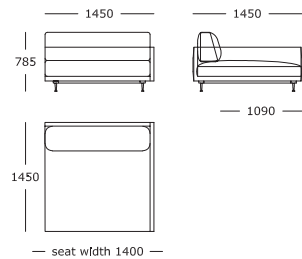

Module 20

1.5 seater, side seat cushion

Module 21

1 seater, wooden tray/marble top, right arm

Module 22

1.5 seater, wooden tray/marble top, left arm

Module 23

1.5 seater, side seat cushion, right arm

Module 24

1.5 seater, side seat cushion, left arm

Module 25

Chaise long, left arm

Module 26

Chaise long, right arm

Module 27

Corner

Module 28

One sided long, open left end

Module 29

One sided long, open right end

Module 30

Corner side long, open right arm

Module 31

2.5 seater, side/corner, right arm