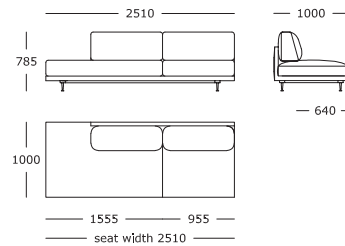

Module 16

2.5 seater, side/corner, right arm

Module 17

1 seater, wooden tray/marble top

Module 18

1 seater, wooden tray/marble top

Module 19

1.5 seater, side seat cushion

Module 20

1.5 seater, side seat cushion

Module 21

1 seater, wooden tray/marble top, right arm

Module 22

1.5 seater, wooden tray/marble top, left arm

Module 23

1.5 seater, side seat cushion, right arm

Module 24

1.5 seater, side seat cushion, left arm

Module 25

Chaise long, left arm

Module 26

Chaise long, right arm

Module 27

Corner

Module 28

One sided long, open left end

Module 29

One sided long, open right end

Module 30

Corner side long, open right arm

Module 31

2.5 seater, side/corner, right arm