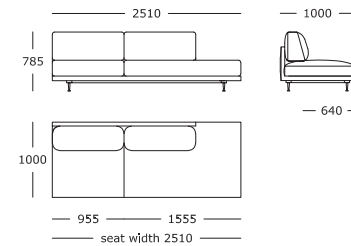

Module 16

2.5 seater, side/corner, right arm

Module 17

1 seater, wooden tray/marble top

Module 18

1 seater, wooden tray/marble top

Module 19

1.5 seater, side seat cushion

Module 20

1.5 seater, side seat cushion

Module 21

1 seater, wooden tray/marble top, right arm

Module 22

1.5 seater, wooden tray/marble top, left arm

Module 23

1.5 seater, side seat cushion, right arm

Module 24

1.5 seater, side seat cushion, left arm

Module 25

Chaise long, left arm

Module 26

Chaise long, right arm

Module 27

Corner

Module 28

One sided long, open left end

Module 29

One sided long, open right end

Module 30

Corner side long, open right arm

Module 31

2.5 seater, side/corner, right arm