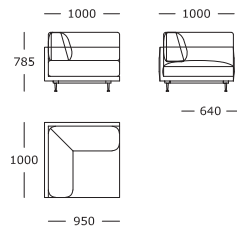

Module 20

1.5 seater, side seat cushion

Module 21

1 seater, wooden tray/marble top, right arm

Module 22

1.5 seater, wooden tray/marble top, left arm

Module 23

1.5 seater, side seat cushion, right arm

Module 24

1.5 seater, side seat cushion, left arm

Module 25

Chaise long, left arm

Module 26

Chaise long, right arm

Module 27

Corner

Module 28

One sided long, open left end

Module 29

One sided long, open right end

Module 30

Corner side long, open right arm

Module 31

2.5 seater, side/corner, right arm