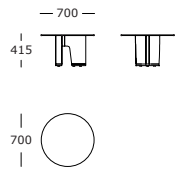

Glyph

Occasional table