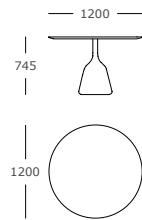

MAINTENANCE

Clean with damp cloth

WARRANTY

5 years

Coin

Dining table | Ø 150

Dining table | Ø 120

Dining table | Ø 120
Burnished brass base

Side table | High

Side table | Low