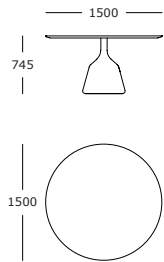

MAINTENANCE

Clean with damp cloth

WARRANTY

5 years

Coin

Dining table | Ø 150

Dining table | Ø 120

Dining table | Ø 120
Burnished brass base

Side table | High

Side table | Low