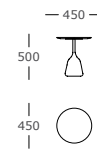

MAINTENANCE

Clean with damp cloth

WARRANTY

5 years

Coin

Dining table | Ø 150

Dining table | Ø 120

Dining table | Ø 120
Burnished brass base

Side table | High

Side table | Low