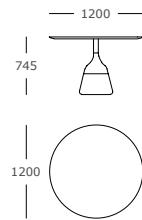

MAINTENANCE

Clean with damp cloth

WARRANTY

5 years

Coin

Dining table | Ø 150

Dining table | Ø 120

Dining table | Ø 120
Burnished brass base

Side table | High

Side table | Low