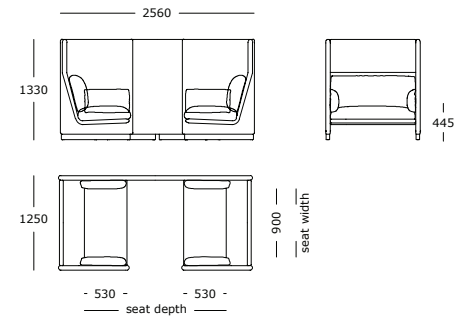

2.5 seater

High back

2 seater

High back

1.5 seater

Low back

2.5 seater

Low back

2 seater

Low back

1.5 seater

Combi

2 seater

Combi

2 seater with wooden table

Combi

1.5 seater

**Additional
Mounted table, plug and USB charger**

High back, 2.5 seater

High back, 2 seater

High back, 1.5 seater

Low back, 2.5 seater

Low back, 2 seater

Low back, 1.5 seater

Combi, 2 seater

Combi, 1.5 seater

Plug and USB charger

307 x 52 mm