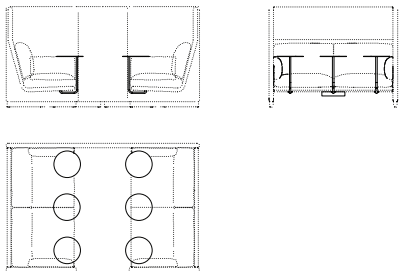

2.5 seater

High back

2 seater

High back

1.5 seater

Low back

2.5 seater

Low back

1.5 seater

**Additional
Mounted table, plug and USB charger**

High back, 2.5 seater

High back, 2 seater

High back, 1.5 seater

Low back, 2.5 seater

Low back, 2 seater

Low back, 1.5 seater

Combi, 2 seater

Combi, 1.5 seater

Plug and USB charger

307 x 52 mm