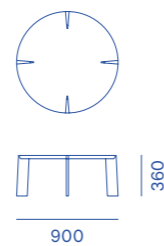

5

6

**Kile coffee table tall 50**  
# 032-2102

**Kile coffee table low 60**  
# 032-2101

**Kile coffee table low 90**  
# 032-2013

7

1-2 Kile coffee table tall 50 in light oak  
3-4 Kile coffee table low 60 in black oak  
5-6 Kile coffee table low 90 in light oak  
7 Detail of table top