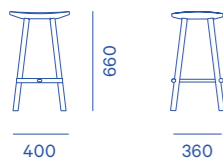

**Design**  
Mentsen, 2017

**Material**  
Solid oak or solid walnut with PU finish

**Colour**  
Available in 3 finishes:  
— light oak  
— black oak  
— walnut

**Assembly**  
Assembled

**Figura stool**  
# 520-1301