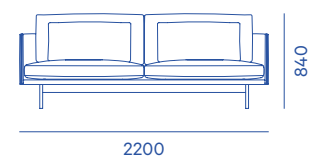

Assembly

Legs KD

Cherry 2-seater
 # 10003-25

Cherry chaise LHF and 1-arm RHF
 # 10003-51 + 42

Cherry 2.5-seater
 # 10003-30

Cherry 1-arm LHF and chaise RHF
 # 10003-41 + 52

Cherry 3-seater
 # 10003-35

- 1 _____ Cherry chaise LHF and 1-arm RHF in Finestre, Nude
- 2 _____ Cherry 3-seater in Lombardia, Teal
- 3 _____ Cherry 3-seater in Conte, Oyster
- 4 _____ Cherry 2-seater in Finestre, Martini
- 5 _____ Detail of backrest, armrest and cushions in Finestre, Martini