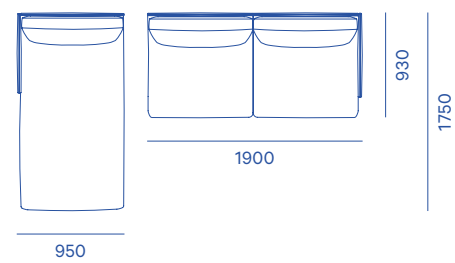

Cherry chaise LHF and 1-arm RHF
10003-51 + 42