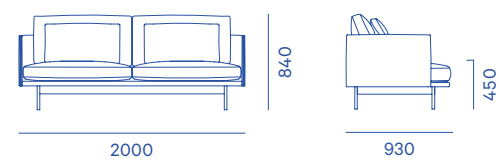

The mid-century inspired Cherry sofa has a sophisticated and elegant, yet casual feel. Soft plump cushions contrast with a strong linear frame, giving it a versatility that suits modern living. It works well as a family sofa with deep double cushions where all the family can gather comfortably, or as the centrepiece of a smart city apartment.

Design

Cameron Foggo, 2012

Material

Legs/base: Steel, solid beech, solid pine
Filling: High-density polyurethane foam, feather

Colour

Steel legs/base in matt black powder-coating
Fabric: Range 2-9
Leather: Range 1-4

Assembly

Legs KD

Cherry 2-seater
10003-25