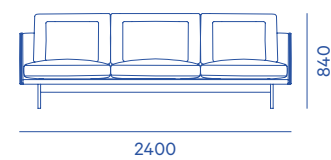

Assembly

Legs KD

Cherry 2-seater
 # 10003-25

Cherry chaise LHF and 1-arm RHF
 # 10003-51 + 42

Cherry 2.5-seater
 # 10003-30

Cherry 1-arm LHF and chaise RHF
 # 10003-41 + 52

Cherry 3-seater
 # 10003-35

- 1 _____ Cherry chaise LHF and 1-arm RHF in Finestre, Nude
- 2 _____ Cherry 3-seater in Lombardia, Teal
- 3 _____ Cherry 3-seater in Conte, Oyster
- 4 _____ Cherry 2-seater in Finestre, Martini
- 5 _____ Detail of backrest, armrest and cushions in Finestre, Martini