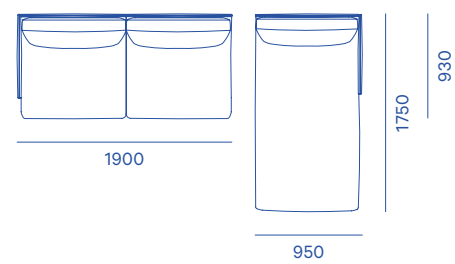

Assembly

Legs KD

Cherry 2-seater
 # 10003-25

Cherry chaise LHF and 1-arm RHF
 # 10003-51 + 42

Cherry 2.5-seater
 # 10003-30

Cherry 1-arm LHF and chaise RHF
 # 10003-41 + 52

Cherry 3-seater
 # 10003-35

- 1 _____ Cherry chaise LHF and 1-arm RHF in Finestre, Nude
- 2 _____ Cherry 3-seater in Lombardia, Teal
- 3 _____ Cherry 3-seater in Conte, Oyster
- 4 _____ Cherry 2-seater in Finestre, Martini
- 5 _____ Detail of backrest, armrest and cushions in Finestre, Martini