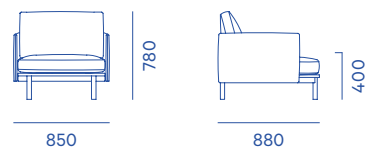

**Design**

Cameron Foggo, 2015

**Material**

Legs/base: Solid oak or walnut  
 Internal frame: Solid pine  
 Filling: High-density polyurethane foam, feather

**Colour**

Wooden legs/base available in 3 finishes:

- light oak
- black oak
- walnut

Fabric: Range 2-9  
 Leather: Range 1-4

**Assembly**

Legs KD

Pensive armchair  
 # 10001-10

1

2

3