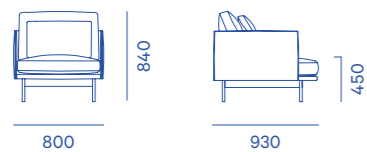

Design

Cameron Foggo, 2012

Material

Legs/base: Steel, solid beech, solid pine

Filling: High-density polyurethane foam, feather

Colour

Steel legs/base in matt black powder-coating

Fabric: Range 2-9

Leather: Range 1-4

Assembly

Legs KD

Cherry armchair
10003-10

1

2

3

4