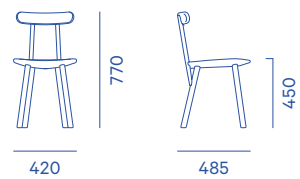

Figura chair
520-1201

1-2 _____ Figura chairs in light oak
3 _____ Figura chairs in black oak, walnut
and light oak
4 _____ Detail