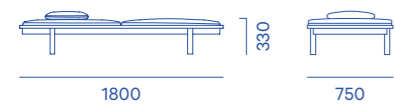

Pensive daybed

10001-51

1-2 _____ Pensive daybed in walnut and Yuna, Ponte with cushion in Yuna, Chalk
3-4 _____ Pensive daybed in light oak and Kairos, Doeskin