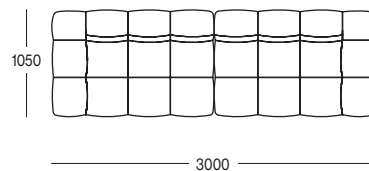

Yarra Honey Boucle

Yarra Oreo Boucle

Yarra Navy Boucle

trit

Social @trit.house

Website www.trithouse.com.au

Tilly Modular Sofa

Dimensions(mm)

Tilly Modular Configuration

Configuration 1 (Tilly 3 Seater Sofa)

3 Seater Sofa - One Module

Configuration 2 (Tilly 4 Seater Sofa)

4 Seater Sofa

Configuration 3

6 Seater Sofa

Configuration 4

L Shape Sofa - 3 Seater + Chaise (RHF)

Configuration 5

L Shape Sofa - 3 Seater + Chaise (LHF)

Configuration 6

L Shape Sofa - 2 Seater + Chaise (RHF)

Configuration 7

L Shape Sofa - 2 Seater + Chaise (LHF)

trit