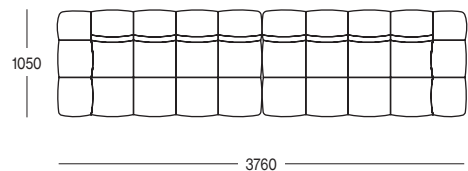

Yarra Honey Boucle

Yarra Oreo Boucle

Yarra Navy Boucle

trit

Social @trit.house

Website www.trithouse.com.au

Tilly Modular Sofa

Dimensions(mm)

Tilly Modular Configuration

Configuration 1 (Tilly 3 Seater Sofa)

3 Seater Sofa - One Module

Configuration 2 (Tilly 4 Seater Sofa)

4 Seater Sofa

Configuration 3

6 Seater Sofa

Configuration 4

L Shape Sofa - 3 Seater + Chaise (RHF)

Configuration 5

L Shape Sofa - 3 Seater + Chaise (LHF)

Configuration 6

L Shape Sofa - 2 Seater + Chaise (RHF)

Configuration 7

L Shape Sofa - 2 Seater + Chaise (LHF)

trit