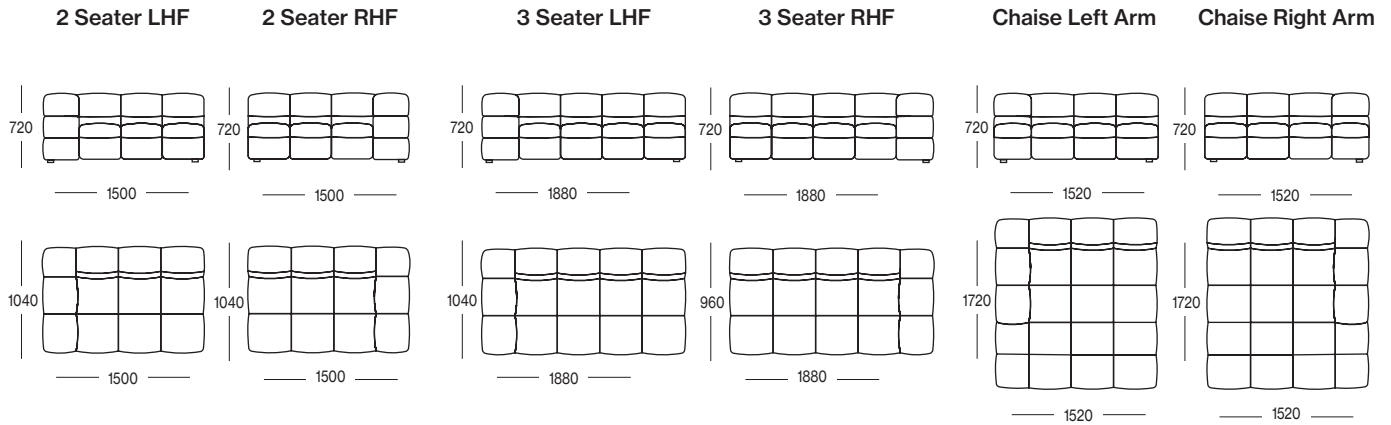

Yarra Honey Boucle

Yarra Oreo Boucle

Yarra Navy Boucle

trit

Social @trit.house

Website www.trithouse.com.au

Tilly Modular Sofa

Dimensions(mm)

Tilly Modular Configuration

Configuration 1 (Tilly 3 Seater Sofa)

3 Seater Sofa - One Module

Configuration 2 (Tilly 4 Seater Sofa)

4 Seater Sofa

Configuration 3

6 Seater Sofa

Configuration 4