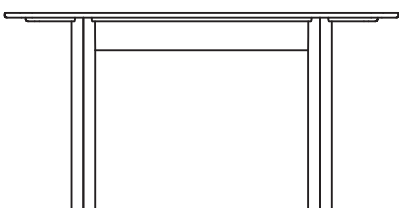

052-2601 : Tathra console

W1500 D400 H750