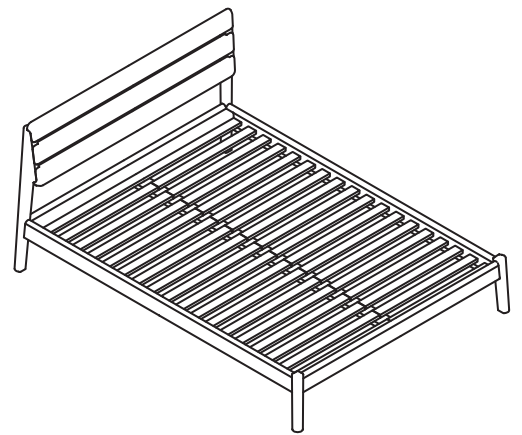

Sketch

POISE BED

062-4001 : Poise bedframe Australian Queen

W1675 D2225 H995

Available mattress : W1530 L2030

062-4002 : Poise bedframe Australian King

W1975 D2225 H995

Available mattress : W1830 L2030

062-4003 : Poise bedframe European Queen

W1745 D2195 H995

Available mattress : W1600 L2000

062-4004 : Poise bedframe European King

W1945 D2195 H995

Available mattress : W1800 L2000

062-4005 : Poise bedframe European Super King

W2145 D2195 H995

Available mattress : W2000 L2000

POISE BED

The Poise bed celebrates timber craft and classic joinery while providing a robust and grounded bed base with an ergonomically angled bed head. The horizontal planks of the bed head provide great support and can be paired with the bow head rest cushions.

MATERIAL : solid oak

DESIGN : Patryk Koca