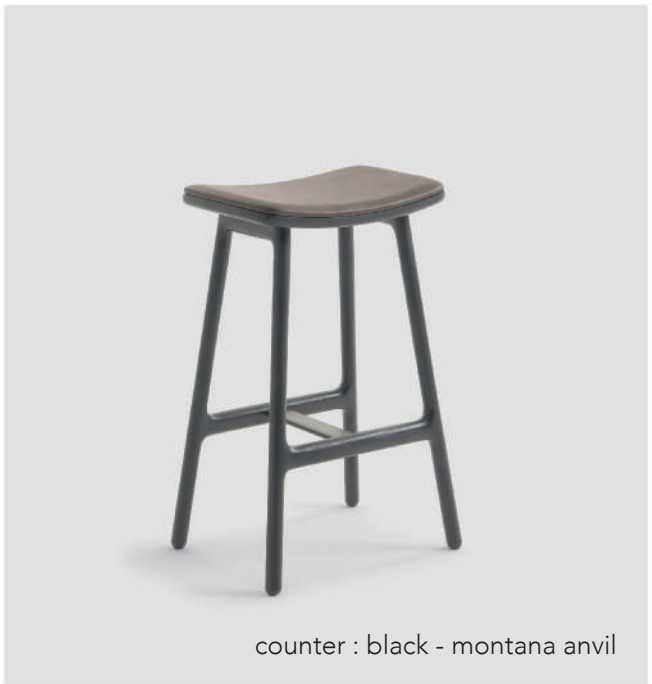

Sketch

bar : wood - light oak

counter : wood - light oak

low : wood - light oak

ODD STOOL & BENCH

518-1305 : Odd low stool wood seat

W390 D280 H480

518-1306 : Odd low stool upholstered seat

W390 D280 H485

518-1401 : Odd bench wood seat

W1030 D280 H470

518-1301 : Odd counter stool wood seat

W425 D325 H660

518-1302 : Odd counter stool upholstered seat

W425 D325 H665

518-1303 : Odd bar stool wood seat

W450 D345 H750

518-1304 : Odd bar stool upholstered seat

W450 D345 H755

ODD STOOL & BENCH

Odd stool is robust yet elegant, muscular yet sleek, and yet another example of how Danish design creates graceful and interesting forms while adhering to natural materials and simplicity of form.

MATERIAL : Solid oak, high density foam

DESIGN : byKATO

counter : black - montana coal

counter : black - montana anvil

bar : wood - black

bench : light oak