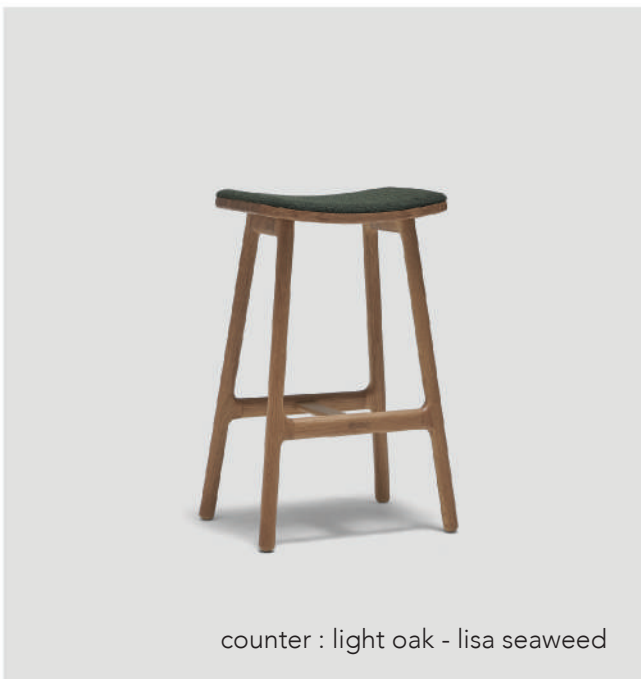

Sketch

bar : wood - light oak

counter : wood - light oak

low : wood - light oak

ODD STOOL & BENCH

518-1305 : Odd low stool wood seat

W390 D280 H480

518-1306 : Odd low stool upholstered seat

W450 D345 H750

518-1304 : Odd bar stool upholstered seat

W450 D345 H755

ODD STOOL & BENCH

Odd stool is robust yet elegant, muscular yet sleek, and yet another example of how Danish design creates graceful and interesting forms while adhering to natural materials and simplicity of form.

MATERIAL : Solid oak, high density foam

DESIGN : byKATO

counter : black - montana coal

counter : black - montana anvil

bar : wood - black

bench : light oak