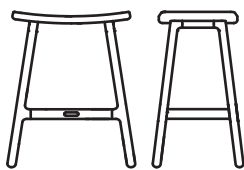

Sketch

bar : wood - light oak

counter : wood - light oak

low : wood - light oak

ODD STOOL & BENCH

518-1305 : Odd low stool wood seat

W390 D280 H480

518-1306 : Odd low stool upholstered seat

W390 D280 H485

518-1401 : Odd bench wood seat

W1030 D280 H470

518-1301 : Odd counter stool wood seat

W425 D325 H660

518-1302 : Odd counter stool upholstered seat

W425 D325 H665

518-1303 : Odd bar stool wood seat

W450 D345 H750

518-1304 : Odd bar stool upholstered seat

W450 D345 H755

ODD STOOL & BENCH

Odd stool is robust yet elegant, muscular yet sleek, and yet another example of how Danish design creates graceful and interesting forms while adhering to natural materials and simplicity of form.

MATERIAL : Solid oak, high density foam

DESIGN : byKATO

counter : black - montana coal

counter : black - montana anvil

bar : wood - black

bench : light oak