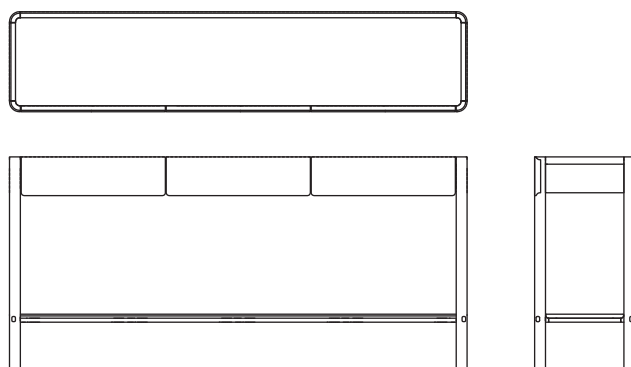

Sketch

Nell 160 console : light oak

NELL CONSOLE

077-2601 : Nell 120 console

W1200 D350 H750

077-2602 : Nell 160 console

W1600 D350 H750

NELL CONSOLE

Nell Console is a composition of harmonious details that together form a unique statement piece. Each element invites attention and tactile interaction. The scalloped top shelf provides a safe storage surface while the front edge opens generous drawers. Braced with a marble shelf, Nell is a celebration of authentic materials, craft and timeless architectural forms.