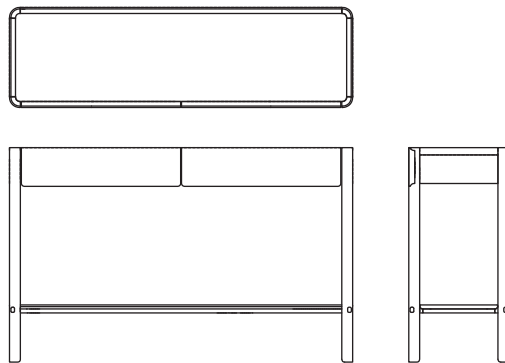

Sketch

Nell 160 console : light oak

NELL CONSOLE

077-2601 : Nell 120 console

W1200 D350 H750

077-2602 : Nell 160 console

W1600 D350 H750

NELL CONSOLE

Nell Console is a composition of harmonious details that together form a unique statement piece. Each element invites attention and tactile interaction. The scalloped top shelf provides a safe storage surface while the front edge opens generous drawers. Braced with a marble shelf, Nell is a celebration of authentic materials, craft and timeless architectural forms.

MATERIAL : top & frame : solid oak, PU finish
shelf : marble (bianco carrara / nero perlato) or travertine

DESIGN : Patryk Koca