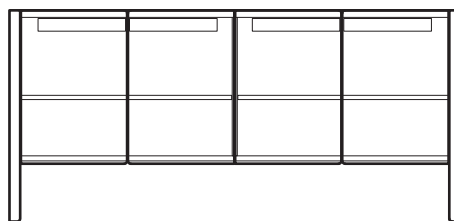

Sketch

Nell 160 sideboard : light oak

NELL CABINETS

077-1801 : Nell 160 sideboard

W1600 D450 H750

077-1802 : Nell 180 credenza

W1800 D450 H600

NELL CABINETS

Nell Sideboard is a composition of harmonious details that create a contemporary living room statement piece. Each element invites attention and tactile interaction. The scalloped top shelf provides a safe top surface, while the front edge opens the doors revealing ample storage and internal drawers. Nell celebrates the beauty of timber joinery and timeless architectural forms.