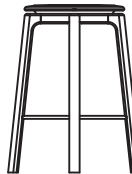

525-1304 : Glide 65 counter stool upholstered seat

W385 D385 H650