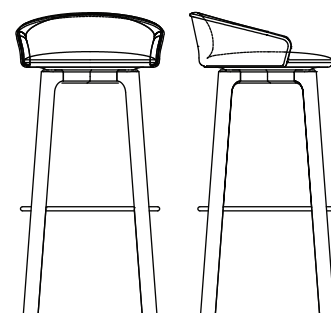

Sketch

light oak - gutai cat's paw

light oak - salix snow

GLIDE CHAIR

525-1201 : Glide dining chair upholstered seat

W570 D580 H770

525-1307 : Glide counter chair upholstered seat

W450 D460 H840

525-1308 : Glide bar chair upholstered seat

W450 D460 H940

GLIDE CHAIR

The Glide Chair is a natural progression of the successful Glide stools. The result is a generously cushioned dining armchair with minimalist but sophisticated proportions and detailing. It's inviting stance and range of high end upholstery options make it an ideal fit for any interior.

MATERIAL : solid oak with plywood seat panel, high density foam.

DESIGN : Patryk Koca