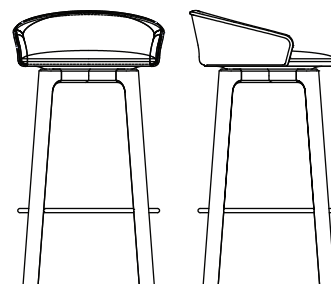

Sketch

light oak - gutai cat's paw

light oak - salix snow

GLIDE CHAIR

525-1201 : Glide dining chair upholstered seat

W570 D580 H770

525-1307 : Glide counter chair upholstered seat

W450 D460 H840

525-1308 : Glide bar chair upholstered seat

W450 D460 H940

GLIDE CHAIR

The Glide Chair is a natural progression of the successful Glide stools. The result is a generously cushioned dining armchair with minimalist but sophisticated proportions and detailing. It's inviting stance and range of high end upholstery options make it an ideal fit for any interior.

MATERIAL : solid oak with plywood seat panel, high density foam.

DESIGN : Patryk Koca