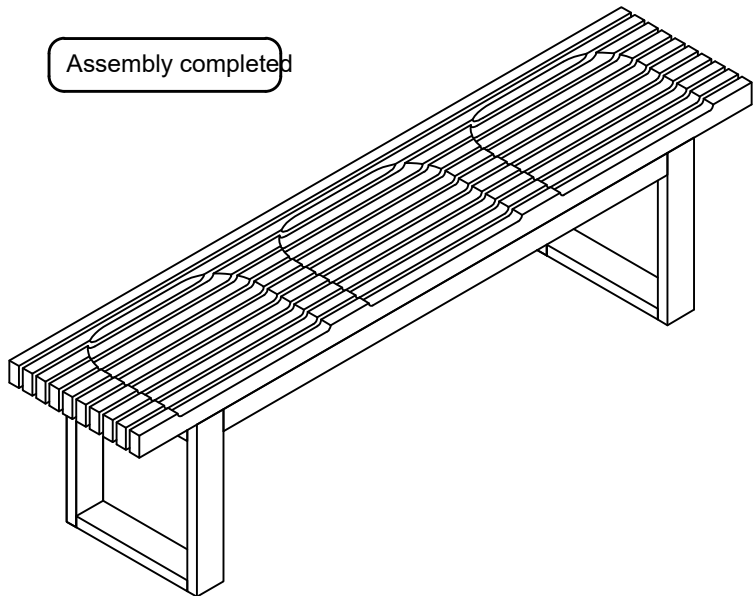

ASSEMBLY INSTRUCTION

SINK Bench 3 Seater (size : 160(w)x34(d)x44(h))

Code : SIN183

Parts List

Step 1

Assembly completed

Step 2