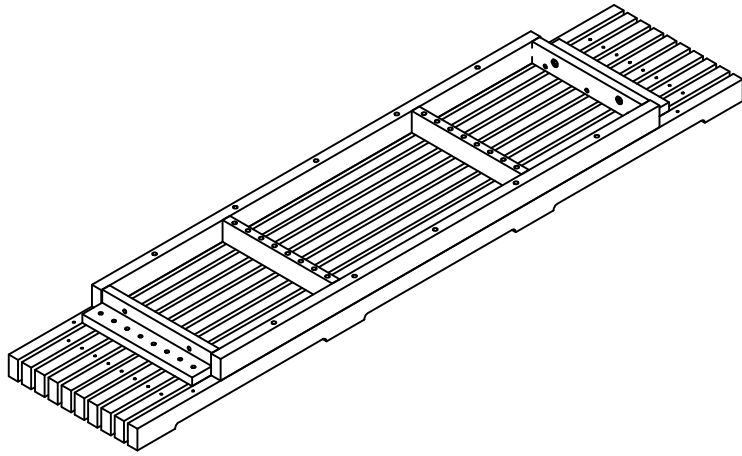

ASSEMBLY INSTRUCTION

SINK Bench 3 Seater (size : 160(w)x34(d)x44(h))

Code : SIN183

Parts List

Step 1

Assembly completed

Step 2