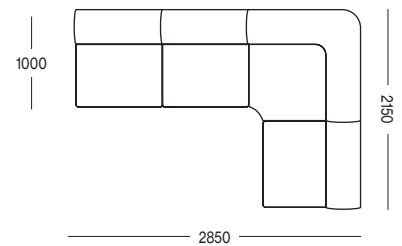

Corner

Curve No Arm

Rowen Modular Configuration

Configuration 1

1 Seater No Arm + 1 Seater No Arm + 1 Seater No Arm

Configuration 2

1 Seater No Arm + Corner + 1 Seater No Arm

Configuration 3

1 Seater No Arm + 1 Seater No Arm + Corner + 1 Seater No Arm

Configuration 4

Curve No Arm + Curve No Arm

Configuration 5

1 Seater No Arm + 1 Seater No Arm + Corner + 1 Seater No Arm + 1 Seater No Arm + 1 Seater No Arm