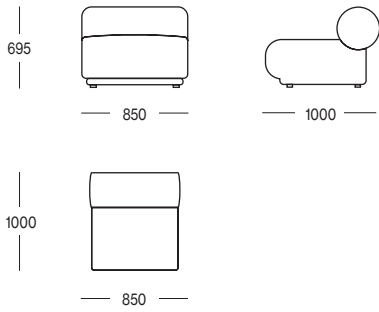

Fabrics Details:

Wade Olive

Wade Stone

trit

Social @trit.house
Website www.trithouse.com.au

Rowen Modular Sofa

Dimensions(mm)

1 Seater No Arm

Corner

Curve No Arm

Rowen Modular Configuration

Configuration 1

1 Seater No Arm + 1 Seater No Arm + 1 Seater No Arm

Configuration 2

1 Seater No Arm + Corner + 1 Seater No Arm

Configuration 3

1 Seater No Arm + 1 Seater No Arm + Corner + 1 Seater No Arm

Configuration 4

Curve No Arm + Curve No Arm

Configuration 5

1 Seater No Arm + 1 Seater No Arm + Corner + 1 Seater No Arm + 1 Seater No Arm + 1 Seater No Arm