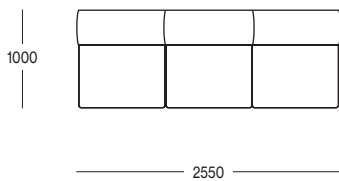

Corner

Curve No Arm

Rowen Modular Configuration

Configuration 1

1 Seater No Arm + 1 Seater No Arm + 1 Seater No Arm

Configuration 2

1 Seater No Arm + Corner + 1 Seater No Arm

Configuration 3

1 Seater No Arm + 1 Seater No Arm + Corner + 1 Seater No Arm

Configuration 4

Curve No Arm + Curve No Arm

Configuration 5

1 Seater No Arm + 1 Seater No Arm + Corner + 1 Seater No Arm + 1 Seater No Arm + 1 Seater No Arm