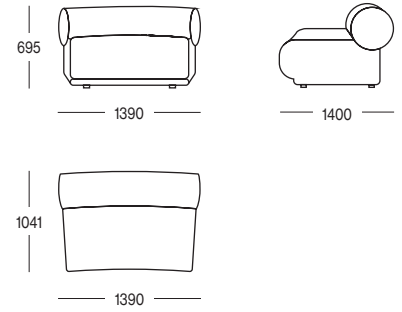

Fabrics Details:

Wade Olive

Wade Stone

trit

Social @trit.house
Website www.trithouse.com.au

Rowen Modular Sofa

Dimensions(mm)

1 Seater No Arm

Corner

Curve No Arm

Rowen Modular Configuration

Configuration 1

1 Seater No Arm + 1 Seater No Arm + 1 Seater No Arm

Configuration 2

1 Seater No Arm + Corner + 1 Seater No Arm

Configuration 3