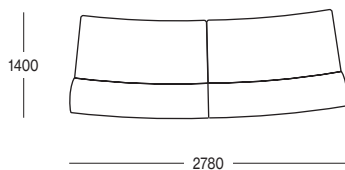

Fabrics Details:

Wade Olive

Wade Stone

trit

Social @trit.house
Website www.trithouse.com.au

Rowen Modular Sofa

Dimensions(mm)

1 Seater No Arm

Corner

Curve No Arm

Rowen Modular Configuration

Configuration 1

1 Seater No Arm + 1 Seater No Arm + 1 Seater No Arm

Configuration 2

1 Seater No Arm + Corner + 1 Seater No Arm

Configuration 3

1 Seater No Arm + 1 Seater No Arm + Corner + 1 Seater No Arm

Configuration 4

Curve No Arm + Curve No Arm

Configuration 5

1 Seater No Arm + 1 Seater No Arm + Corner + 1 Seater No Arm + 1 Seater No Arm + 1 Seater No Arm