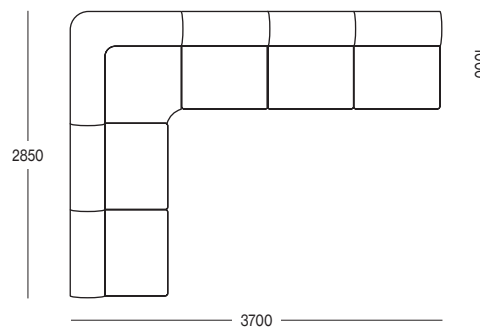

Corner

Curve No Arm

Rowen Modular Configuration

Configuration 1

1 Seater No Arm + 1 Seater No Arm + 1 Seater No Arm

Configuration 2

1 Seater No Arm + Corner + 1 Seater No Arm

Configuration 3

1 Seater No Arm + 1 Seater No Arm + Corner + 1 Seater No Arm

Configuration 4

Curve No Arm + Curve No Arm

Configuration 5

1 Seater No Arm + 1 Seater No Arm + Corner + 1 Seater No Arm + 1 Seater No Arm + 1 Seater No Arm