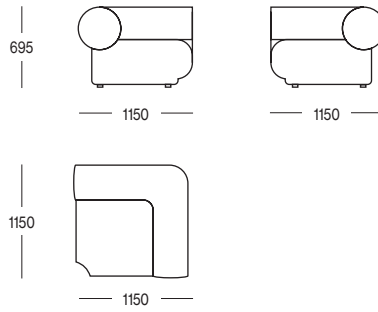

Fabrics Details:

Wade Olive

Wade Stone

trit

Social @trit.house
Website www.trithouse.com.au

Rowen Modular Sofa

Dimensions(mm)

1 Seater No Arm

Corner

Curve No Arm

Rowen Modular Configuration

Configuration 1

1 Seater No Arm + 1 Seater No Arm + 1 Seater No Arm

Configuration 2

1 Seater No Arm + Corner + 1 Seater No Arm

Configuration 3