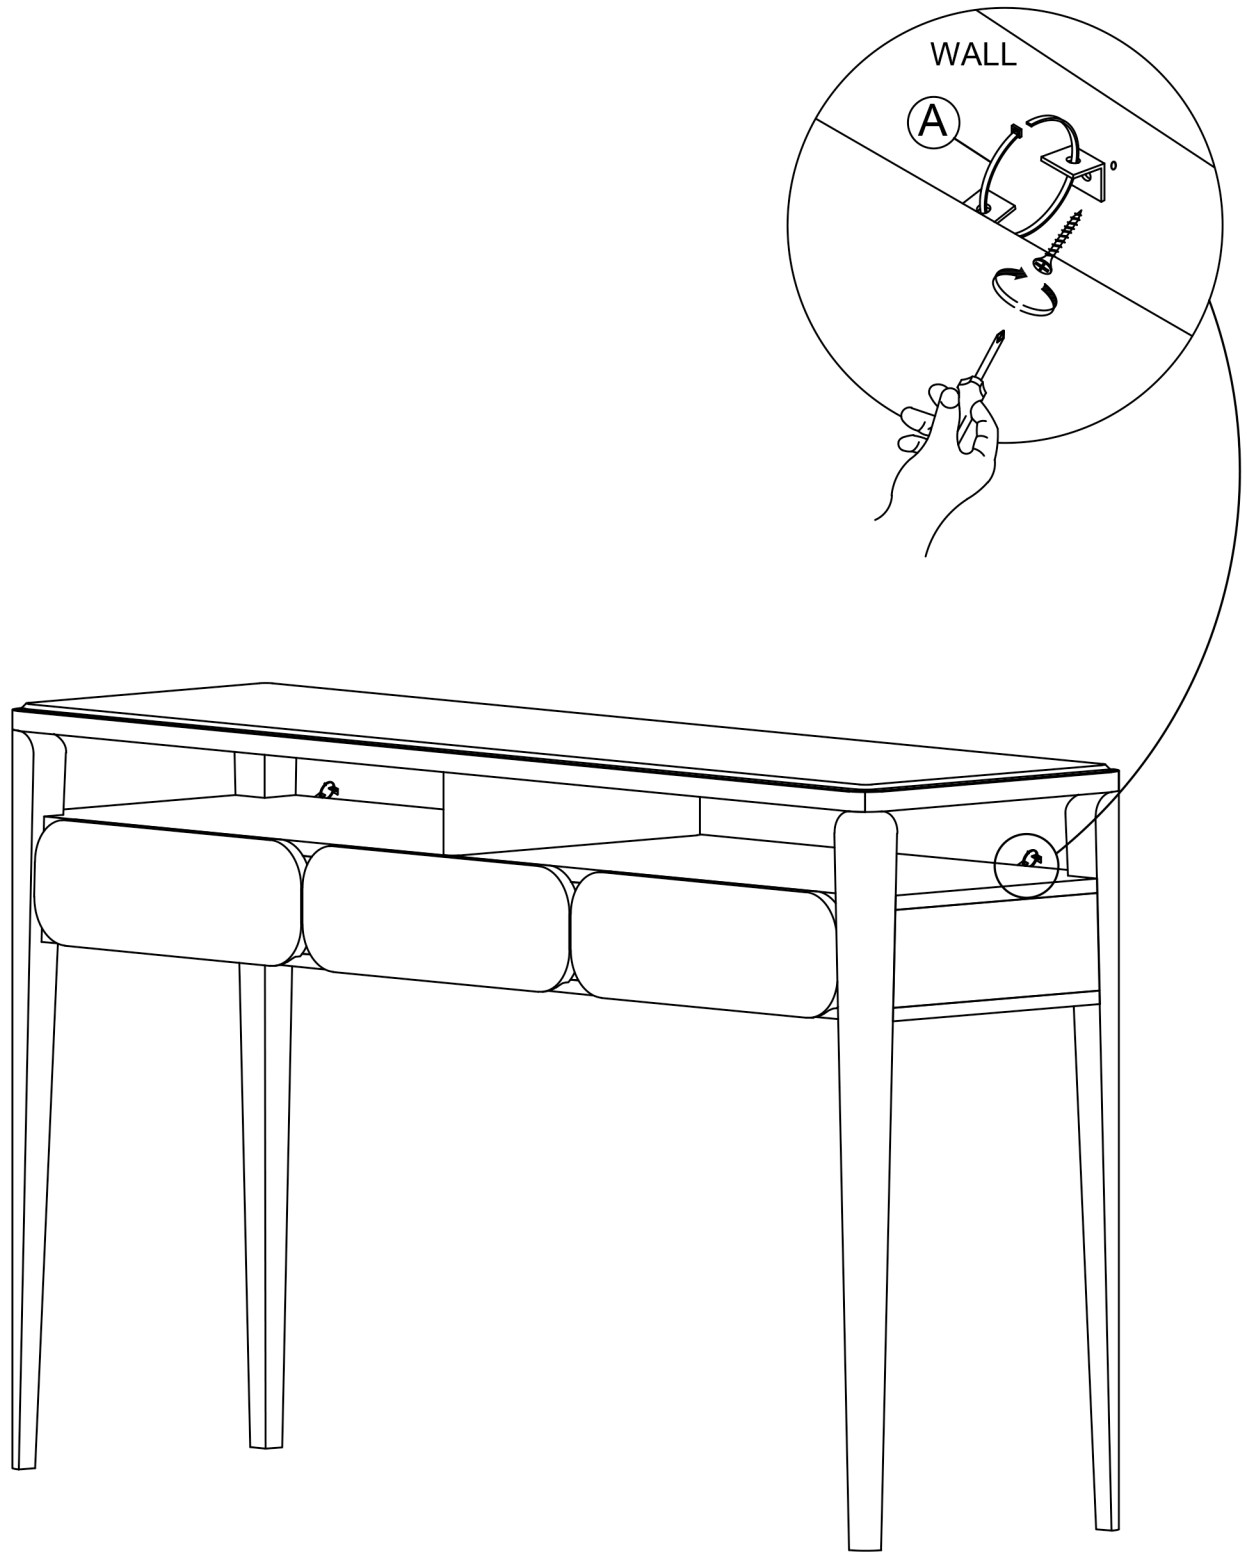

ASSEMBLY INSTRUCTIONS

PARU CONSOLE

🕒 20 MIN

Anti tip kit

A x 2