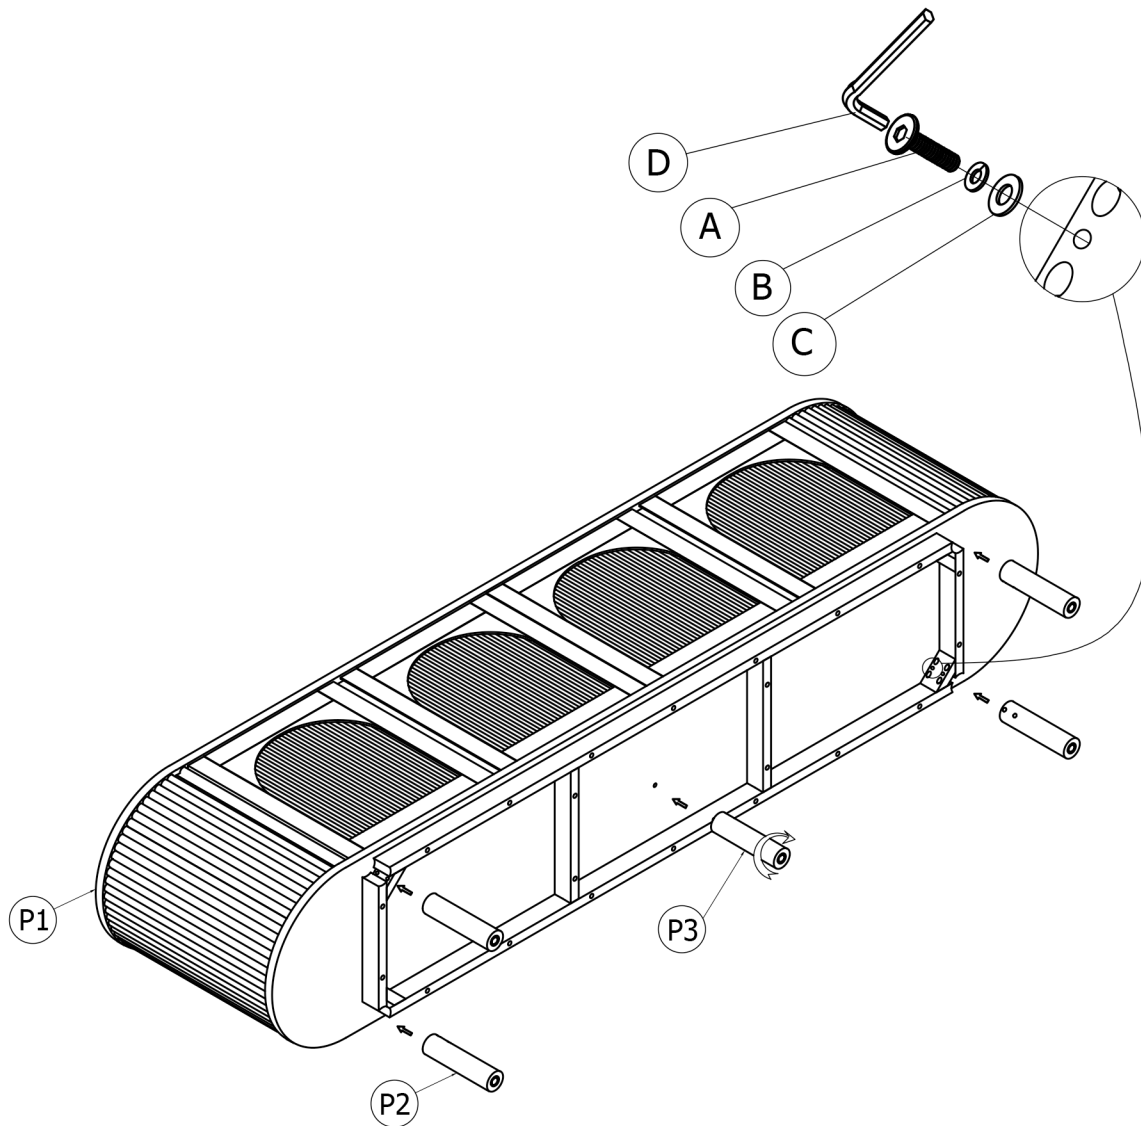

ASSEMBLY INSTRUCTIONS

ARCH SIDEBOARD

P1 = 1 pc

P2 = 4 pc

P3 = 1 pc

🕒 20 MIN

M6*55

A x 8

Ø6

B x 8

Ø6

C x 8

Key M4

D x 1