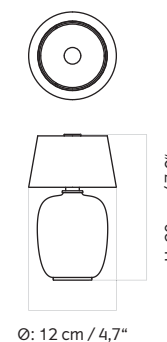

ENVIRONMENT
Indoor

DIMENSIONS
H: 20 cm / 7,9"
Ø: 12 cm / 4,7"

PRODUCTION PROCESS
Moulded ceramic base, with a handmade linen shade, and plated steel details.

COLOUR
Black
Sand
Ruby

MATERIALS
Ceramic, textile, steel, ABS

DIMMER
Yes (3 step). Touch dimmer on top of shade.

CANOPY
N / A

CORD MATERIAL AND COLOUR
PVC, black (magnetic charging cord), black plug

CORD LENGTH
80 cm / 31,5"

CLASSIFICATION
IP20, Class III

CERTIFICATIONS
CE and ETL certified, tests can be obtained upon request.

PACKAGING TYPE
Brown gift box

PACKAGING MEASUREMENTS (H x W x D)
26,5 cm x 18 cm x 19 cm / 10,4" x 7,1" x 7,5"

MATERIALS & MAINTENANCE
Please visit menuspace.com for materials and care and maintenance instructions.

Ø: 12 cm / 4,7"