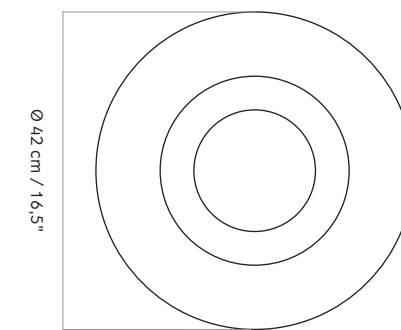

## TECHNICAL SPECIFICATIONS

**PRODUCT TYPE**  
Bowl

**PRODUCTION PROCESS**  
CNC cut glued wood.

**PACKAGING TYPE**  
Gift box

**COLLI**  
2

**COLOURS**  
Brown

**PACKAGING MEASUREMENTS (H x W x D)**  
13 cm x 43,5 cm x 43,5 cm / 5,1" x 17,1" x 17,1"

**ENVIRONMENT**  
Indoor

**MATERIALS**  
Beech wood

**MATERIALS & MAINTENANCE**  
Please visit [menuspace.com](https://www.menuspace.com) for materials, care and maintenance instructions.

**DIMENSIONS**  
Ø: 42 cm / 16,5"  
H: 12,5 cm / 4,9"

**WEIGHT**  
2,6 kg / 5,73 lb

Ø: 10 cm / 3,9"

H: 12,5 cm / 4,9"