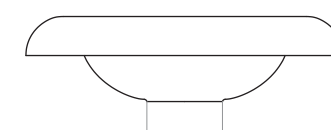

## TECHNICAL SPECIFICATIONS

**PRODUCT TYPE**  
Bowl

**PRODUCTION PROCESS**  
CNC cut glued wood.

**PACKAGING TYPE**  
Gift box

**COLLI**  
2

**COLOURS**  
Brown

**PACKAGING MEASUREMENTS (H x W x D)**  
13 cm x 43,5 cm x 43,5 cm / 5,1" x 17,1" x 17,1"

**ENVIRONMENT**  
Indoor

**MATERIALS**  
Beech wood

**MATERIALS & MAINTENANCE**  
Please visit [menuspace.com](https://www.menuspace.com) for materials, care and maintenance instructions.

**DIMENSIONS**  
Ø: 42 cm / 16,5"  
H: 12,5 cm / 4,9"

**WEIGHT**  
2,6 kg / 5,73 lb

Ø: 10 cm / 3,9"

H: 12,5 cm / 4,9"