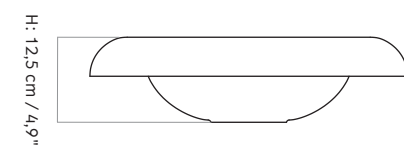

## TECHNICAL SPECIFICATIONS

**PRODUCT TYPE**  
Bowl

**PRODUCTION PROCESS**  
CNC cut glued wood.

**PACKAGING TYPE**  
Gift box

**COLLI**  
2

**COLOURS**  
Brown

**PACKAGING MEASUREMENTS (H x W x D)**  
13 cm x 43,5 cm x 43,5 cm / 5,1" x 17,1" x 17,1"

**ENVIRONMENT**  
Indoor

**MATERIALS**  
Beech wood

**MATERIALS & MAINTENANCE**  
Please visit [menuspace.com](https://www.menuspace.com) for materials, care and maintenance instructions.

**DIMENSIONS**  
Ø: 42 cm / 16,5"  
H: 12,5 cm / 4,9"

**WEIGHT**  
2,6 kg / 5,73 lb

Ø: 10 cm / 3,9"

H: 12,5 cm / 4,9"