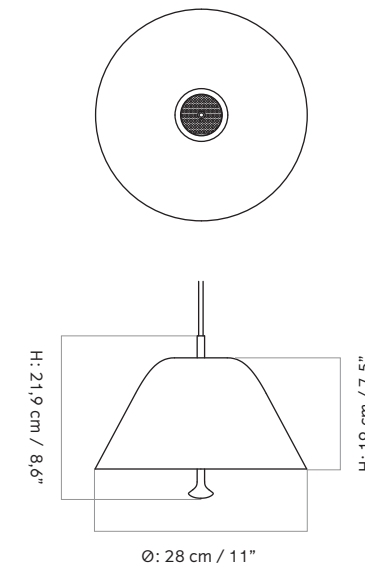

DIMENSIONS
H: 21,9 cm / 8,6"
Ø: 28 cm / 11"

PRODUCTION PROCESS
Spun aluminium shade, hand crafted glass diffuser, with milled brass details.

COLOURS
Green (Pantone 5773)
Black (Pantone Black C)
Grey (Pantone Cool Gray 4)

DIMMER
No. The lamp can be connected to a dimmer system.

CANOPY
Black, ABS
Ø: 11,5 cm / 4,5"
H: 3,8 cm / 1,5"

CORD MATERIAL AND COLOUR
Soft coated PVC, black.

CORD LENGTH
400 cm / 157"

CLASSIFICATION
IP20, Class II

CERTIFICATIONS
CE and ETL certified, tests can be obtained upon request.

PACKAGING TYPE
Brown box

PACKAGING MEASUREMENTS (H x W x D)
41 cm x 41 cm x 26 cm / 16,1" x 16,1" x 10,2"

MATERIALS & MAINTENANCE
Please visit menuspace.com for materials and care and maintenance instructions.

DIMENSIONS
H: 28,8 cm / 11,3"
Ø: 40 cm / 15,7"

PRODUCTION PROCESS
Spun aluminium shade, hand crafted glass diffuser, with milled brass details.

COLOURS
Green (Pantone 5773)
Black (Pantone Black C)
Grey (Pantone Cool Gray 4)